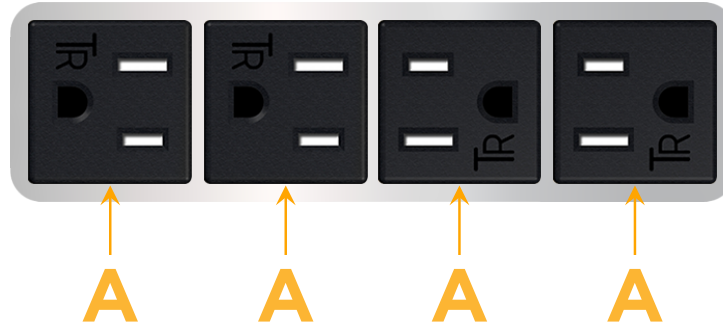

Bezel Finish: **CHROME (ABS)**

Custom Finishes Available M-POWER-4T-AAAA-CRAB

Features:

Module/Port Options:

- A** Tamper Resistant AC Receptacle
- E** USB-A & USB-C (20W)
- M** Double USB-A (Fast Charging Ports - 18W)
- H** HDMI
- 6** CAT 6
- 12** RJ 12
- X** Switched AC
- Y** 3-Way Switch (Low Voltage)
- V** USB-C (45W High Speed Charging Port)
- S** USB-C (25W High Speed Charging Port)
- R** Switched AC (Rocker Switch)
- D** Dimmer Switch

Plug:

Supplied with Low Profile Flat 45° Angle 120 VAC Plug

Optional Standard Straight 120 VAC Plug

Optional Straight 120 VAC Pass-through Plug

- CLEAN, COMPACT DESIGN
- STREAMLINED
- LOW PROFILE
- SIDE-EXITING CORDS
- PLUG & PLAY
- 6' AC CORD & PLUG (FLAT PLUG STANDARD)
- CUSTOMIZABLE CONFIGURATIONS AND FINISHES
- UL LISTED FOR MOUNTING IN FURNITURE
- 15A

M-POWER-4T

AC POWER & DATA CONNECTIVITY SOLUTION

M-POWER-4T-AAAA-CRAB

Specs:

Modules/Ports:

- A Tamper Resistant AC Receptacle

Distributed by

Mormax Company, Inc.