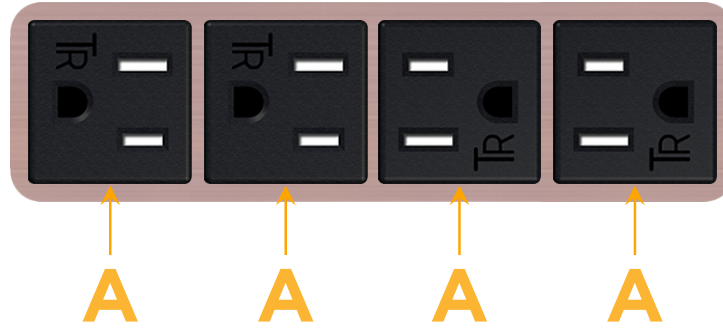

M-POWER-4T

AC POWER & DATA CONNECTIVITY SOLUTION

M-POWER-4T-AAAA-CHAB

Distributed by

Mormax Company, Inc.

8 Westchester Plaza

Elmsford, NY 10523

914-699-0101

sales@mormax.com

mormax.com

Metro Light & Power's line of power & data solutions offers sophisticated design elements combined with greater ease of installation. Streamlined and low-profile, enhanced by side-exiting cords, our outlets advance the industry with their cutting edge look and feel. We believe flexibility is key, and we provide a variety of mounting options, including the ability to mount in limited spaces. Our outlets are available in many finishes and configurations, in addition to a custom color and finish capability for our clients.

Bezel Finish: **CHAMPAGNE (ABS)**

Custom Finishes Available M-POWER-4T-AAAA-CHAB

Features:

Module/Port Options:

- **A** Tamper Resistant AC Receptacle
- **E** USB-A & USB-C (20W)
- **M** Double USB-A (Fast Charging Ports - 18W)
- **H** HDMI
- **6** CAT 6
- **12** RJ 12
- **X** Switched AC
- **Y** 3-Way Switch (Low Voltage)
- **V** USB-C (45W High Speed Charging Port)
- **S** USB-C (25W High Speed Charging Port)
- **R** Switched AC (Rocker Switch)
- **D** Dimmer Switch

Plug:

Supplied with Low Profile Flat 45° Angle 120 VAC Plug

Optional Standard Straight 120 VAC Plug

Optional Straight 120 VAC Pass-through Plug

- CLEAN, COMPACT DESIGN
- STREAMLINED
- LOW PROFILE
- SIDE-EXITING CORDS
- PLUG & PLAY
- 6' AC CORD & PLUG (FLAT PLUG STANDARD)
- CUSTOMIZABLE CONFIGURATIONS AND FINISHES
- UL LISTED FOR MOUNTING IN FURNITURE
- 15A