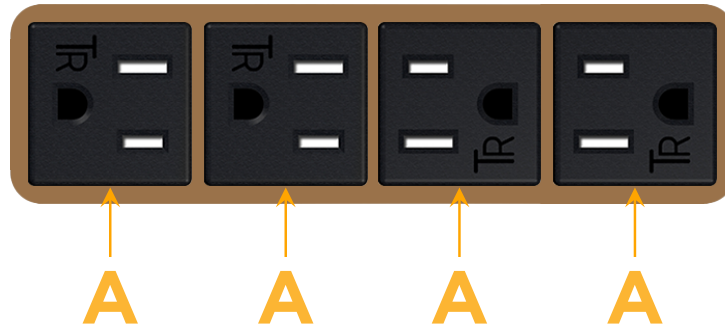

M-POWER-4T

AC POWER & DATA CONNECTIVITY SOLUTION

M-POWER-4T-AAAA-BZ5AB

Distributed by

Mormax Company, Inc.

8 Westchester Plaza

Elmsford, NY 10523

914-699-0101

sales@mormax.com

mormax.com

Metro Light & Power's line of power & data solutions offers sophisticated design elements combined with greater ease of installation. Streamlined and low-profile, enhanced by side-exiting cords, our outlets advance the industry with their cutting edge look and feel. We believe flexibility is key, and we provide a variety of mounting options, including the ability to mount in limited spaces. Our outlets are available in many finishes and configurations, in addition to a custom color and finish capability for our clients.

Bezel Finish: **ARCHITECTURAL BRONZE (ABS)**

Custom Finishes Available M-POWER-4T-AAAA-BZ5AB

Features:

Module/Port Options:

- **A** Tamper Resistant AC Receptacle
- **E** USB-A & USB-C (20W)
- **M** Double USB-A (Fast Charging Ports - 18W)
- **H** HDMI
- **6** CAT 6
- **12** RJ 12
- **X** Switched AC
- **Y** 3-Way Switch (Low Voltage)
- **V** USB-C (45W High Speed Charging Port)
- **S** USB-C (25W High Speed Charging Port)
- **R** Switched AC (Rocker Switch)
- **D** Dimmer Switch

Plug:

Supplied with Low Profile Flat 45° Angle 120 VAC Plug

Optional Standard Straight 120 VAC Plug

Optional Straight 120 VAC Pass-through Plug

- CLEAN, COMPACT DESIGN
- STREAMLINED
- LOW PROFILE
- SIDE-EXITING CORDS
- PLUG & PLAY
- 6' AC CORD & PLUG (FLAT PLUG STANDARD)
- CUSTOMIZABLE CONFIGURATIONS AND FINISHES
- UL LISTED FOR MOUNTING IN FURNITURE
- 15A