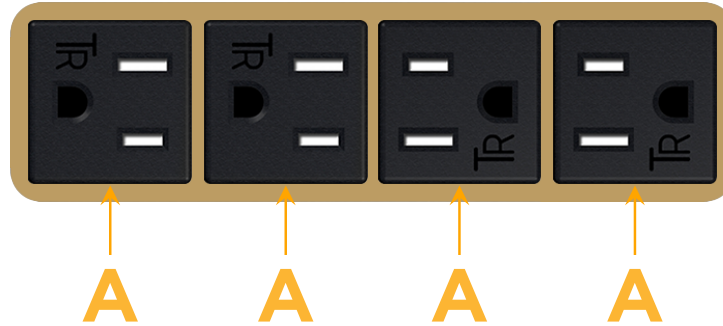

M-POWER-4T

AC POWER & DATA CONNECTIVITY SOLUTION

M-POWER-4T-AAAA-BRAB

Distributed by

Mormax Company, Inc.

8 Westchester Plaza

Elmsford, NY 10523

914-699-0101

sales@mormax.com

mormax.com

Metro Light & Power's line of power & data solutions offers sophisticated design elements combined with greater ease of installation. Streamlined and low-profile, enhanced by side-exiting cords, our outlets advance the industry with their cutting edge look and feel. We believe flexibility is key, and we provide a variety of mounting options, including the ability to mount in limited spaces. Our outlets are available in many finishes and configurations, in addition to a custom color and finish capability for our clients.

Bezel Finish: **BRASS (ABS)**

Custom Finishes Available M-POWER-4T-AAAA-BRAB

Features:

Module/Port Options:

- **A** Tamper Resistant AC Receptacle
- **E** USB-A & USB-C (20W)
- **M** Double USB-A (Fast Charging Ports - 18W)
- **H** HDMI
- **6** CAT 6
- **12** RJ 12
- **X** Switched AC
- **Y** 3-Way Switch (Low Voltage)
- **V** USB-C (45W High Speed Charging Port)
- **S** USB-C (25W High Speed Charging Port)
- **R** Switched AC (Rocker Switch)
- **D** Dimmer Switch

Plug:

Supplied with Low Profile Flat 45° Angle 120 VAC Plug

Optional Standard Straight 120 VAC Plug

Optional Straight 120 VAC Pass-through Plug

- CLEAN, COMPACT DESIGN
- STREAMLINED
- LOW PROFILE
- SIDE-EXITING CORDS
- PLUG & PLAY
- 6' AC CORD & PLUG (FLAT PLUG STANDARD)
- CUSTOMIZABLE CONFIGURATIONS AND FINISHES
- UL LISTED FOR MOUNTING IN FURNITURE
- 15A