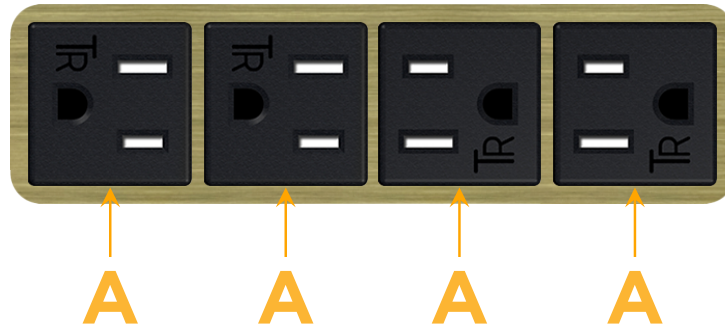

sales@mormax.com

mormax.com

Metro Light & Power's line of power & data solutions offers sophisticated design elements combined with greater ease of installation. Streamlined and low-profile, enhanced by side-exiting cords, our outlets advance the industry with their cutting edge look and feel. We believe flexibility is key, and we provide a variety of mounting options, including the ability to mount in limited spaces. Our outlets are available in many finishes and configurations, in addition to a custom color and finish capability for our clients.

Bezel Finish: **BRASS ANTIQUED (ABS)**

Custom Finishes Available M-POWER-4T-AAAA-BRAAB

Features:

Module/Port Options:

- A** Tamper Resistant AC Receptacle
- E** USB-A & USB-C (20W)
- M** Double USB-A (Fast Charging Ports - 18W)
- H** HDMI
- 6** CAT 6
- 12** RJ 12
- X** Switched AC
- Y** 3-Way Switch (Low Voltage)
- V** USB-C (45W High Speed Charging Port)
- S** USB-C (25W High Speed Charging Port)
- R** Switched AC (Rocker Switch)
- D** Dimmer Switch

Plug:

Supplied with Low Profile Flat 45° Angle 120 VAC Plug

Optional Standard Straight 120 VAC Plug

Optional Straight 120 VAC Pass-through Plug

- CLEAN, COMPACT DESIGN
- STREAMLINED
- LOW PROFILE
- SIDE-EXITING CORDS
- PLUG & PLAY
- 6' AC CORD & PLUG (FLAT PLUG STANDARD)
- CUSTOMIZABLE CONFIGURATIONS AND FINISHES
- UL LISTED FOR MOUNTING IN FURNITURE
- 15A

M-POWER-4T

AC POWER & DATA CONNECTIVITY SOLUTION

M-POWER-4T-AAAA-BRAAB

Specs:

Modules/Ports:

- A Tamper Resistant AC Receptacle

Distributed by

Mormax Company, Inc.