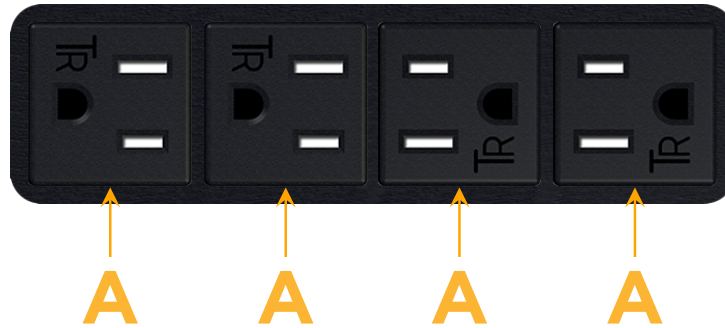

M-POWER-4T

AC POWER & DATA CONNECTIVITY SOLUTION

M-POWER-4T-AAAA-BAB

Distributed by

Mormax Company, Inc.

8 Westchester Plaza

Elmsford, NY 10523

914-699-0101

sales@mormax.com

mormax.com

Metro Light & Power's line of power & data solutions offers sophisticated design elements combined with greater ease of installation. Streamlined and low-profile, enhanced by side-exiting cords, our outlets advance the industry with their cutting edge look and feel. We believe flexibility is key, and we provide a variety of mounting options, including the ability to mount in limited spaces. Our outlets are available in many finishes and configurations, in addition to a custom color and finish capability for our clients.

Bezel Finish: **BLACK (ABS)**

Custom Finishes Available M-POWER-4T-AAAA-BAB

Features:

Module/Port Options:

- **A** Tamper Resistant AC Receptacle
- **E** USB-A & USB-C (20W)
- **M** Double USB-A (Fast Charging Ports - 18W)
- **H** HDMI
- **6** CAT 6
- **12** RJ 12
- **X** Switched AC
- **Y** 3-Way Switch (Low Voltage)
- **V** USB-C (45W High Speed Charging Port)
- **S** USB-C (25W High Speed Charging Port)
- **R** Switched AC (Rocker Switch)
- **D** Dimmer Switch

Plug:

Supplied with Low Profile Flat 45° Angle 120 VAC Plug

Optional Standard Straight 120 VAC Plug

Optional Straight 120 VAC Pass-through Plug

- CLEAN, COMPACT DESIGN
- STREAMLINED
- LOW PROFILE
- SIDE-EXITING CORDS
- PLUG & PLAY
- 6' AC CORD & PLUG (FLAT PLUG STANDARD)
- CUSTOMIZABLE CONFIGURATIONS AND FINISHES
- UL LISTED FOR MOUNTING IN FURNITURE
- 15A