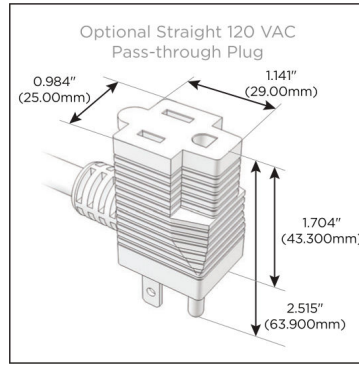

Plug:

Supplied with Low Profile Flat 45° Angle 120 VAC Plug

Optional Standard Straight 120 VAC Plug

Optional Straight 120 VAC Pass-through Plug

- CLEAN, COMPACT DESIGN
- STREAMLINED
- LOW PROFILE
- SIDE-EXITING CORDS
- PLUG & PLAY
- 6' AC CORD & PLUG (FLAT PLUG STANDARD)
- CUSTOMIZABLE CONFIGURATIONS AND FINISHES
- UL LISTED FOR MOUNTING IN FURNITURE
- 15A

M-POWER-4T

AC POWER & DATA CONNECTIVITY SOLUTION

M-POWER-4T-AA66-SS4AB

Specs:

Modules/Ports:

A Tamper Resistant AC Receptacle

6 CAT 6

A 6