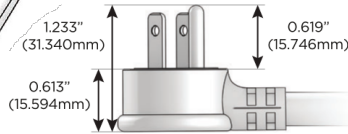

M-POWER-4T

AC POWER & DATA CONNECTIVITY SOLUTION

M-POWER-4T-AA66-SS4AB

Specs:

Modules/Ports:

A Tamper Resistant AC Receptacle

6 CAT 6

A 6