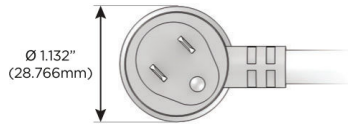

Plug:

Supplied with Low Profile Flat 45° Angle 120 VAC Plug

Optional Standard Straight 120 VAC Plug

Optional Straight 120 VAC Pass-through Plug

- CLEAN, COMPACT DESIGN
- STREAMLINED
- LOW PROFILE
- SIDE-EXITING CORDS
- PLUG & PLAY
- 6' AC CORD & PLUG (FLAT PLUG STANDARD)
- CUSTOMIZABLE CONFIGURATIONS AND FINISHES
- UL LISTED FOR MOUNTING IN FURNITURE
- 15A

M-POWER-4T

AC POWER & DATA CONNECTIVITY SOLUTION

M-POWER-4T-AA66-SS4AB

Specs:

Modules/Ports:

A Tamper Resistant AC Receptacle

6 CAT 6

A 6