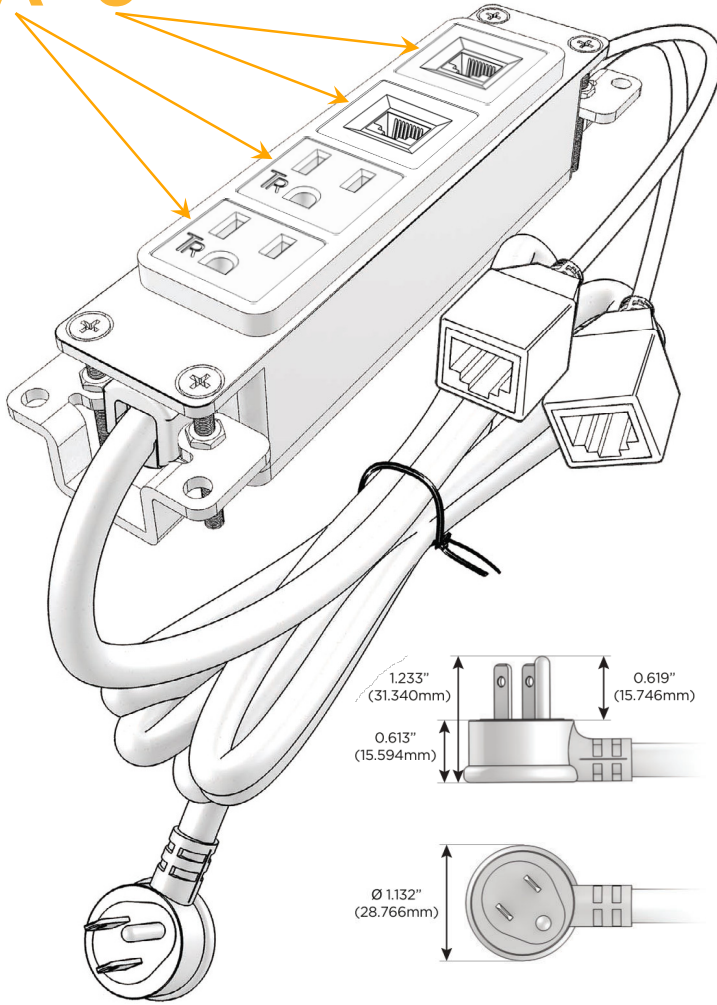

Bezel Finish: **BRUSHED STAINLESS (ABS)**

Custom Finishes Available M-POWER-4T-AA66-SS4AB

Features:

Module/Port Options:

- A** Tamper Resistant AC Receptacle
- E** USB-A & USB-C (20W)
- M** Double USB-A (Fast Charging Ports - 18W)
- H** HDMI
- 6** CAT 6
- 12** RJ 12
- X** Switched AC
- Y** 3-Way Switch (Low Voltage)
- V** USB-C (45W High Speed Charging Port)
- S** USB-C (25W High Speed Charging Port)
- R** Switched AC (Rocker Switch)
- D** Dimmer Switch

Plug:

Supplied with Low Profile Flat 45° Angle 120 VAC Plug

Optional Standard Straight 120 VAC Plug

Optional Straight 120 VAC Pass-through Plug

- CLEAN, COMPACT DESIGN
- STREAMLINED
- LOW PROFILE
- SIDE-EXITING CORDS
- PLUG & PLAY
- 6' AC CORD & PLUG (FLAT PLUG STANDARD)
- CUSTOMIZABLE CONFIGURATIONS AND FINISHES
- UL LISTED FOR MOUNTING IN FURNITURE
- 15A

M-POWER-4T

AC POWER & DATA CONNECTIVITY SOLUTION

M-POWER-4T-AA66-SS4AB

Specs:

Modules/Ports:

A Tamper Resistant AC Receptacle

6 CAT 6

A 6