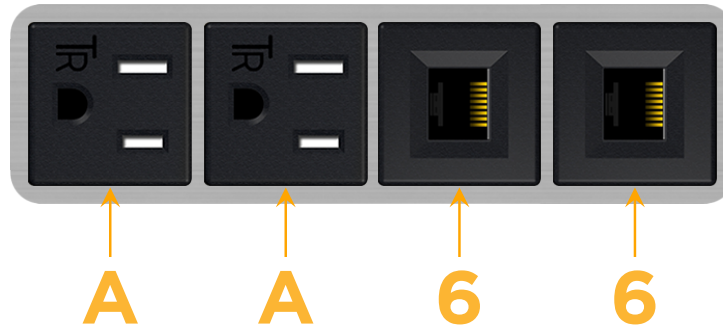

sales@mormax.com

mormax.com

Metro Light & Power's line of power & data solutions offers sophisticated design elements combined with greater ease of installation. Streamlined and low-profile, enhanced by side-exiting cords, our outlets advance the industry with their cutting edge look and feel. We believe flexibility is key, and we provide a variety of mounting options, including the ability to mount in limited spaces. Our outlets are available in many finishes and configurations, in addition to a custom color and finish capability for our clients.

Bezel Finish: **BRUSHED STAINLESS (ABS)**

Custom Finishes Available M-POWER-4T-AA66-SS4AB

Features:

Module/Port Options:

- A** Tamper Resistant AC Receptacle
- E** USB-A & USB-C (20W)
- M** Double USB-A (Fast Charging Ports - 18W)
- H** HDMI
- 6** CAT 6
- 12** RJ 12
- X** Switched AC
- Y** 3-Way Switch (Low Voltage)
- V** USB-C (45W High Speed Charging Port)
- S** USB-C (25W High Speed Charging Port)
- R** Switched AC (Rocker Switch)
- D** Dimmer Switch

Plug:

Supplied with Low Profile Flat 45° Angle 120 VAC Plug

Optional Standard Straight 120 VAC Plug

Optional Straight 120 VAC Pass-through Plug

- CLEAN, COMPACT DESIGN
- STREAMLINED
- LOW PROFILE
- SIDE-EXITING CORDS
- PLUG & PLAY
- 6' AC CORD & PLUG (FLAT PLUG STANDARD)
- CUSTOMIZABLE CONFIGURATIONS AND FINISHES
- UL LISTED FOR MOUNTING IN FURNITURE
- 15A

M-POWER-4T

AC POWER & DATA CONNECTIVITY SOLUTION

M-POWER-4T-AA66-SS4AB

Specs:

Modules/Ports:

A Tamper Resistant AC Receptacle

6 CAT 6

A 6