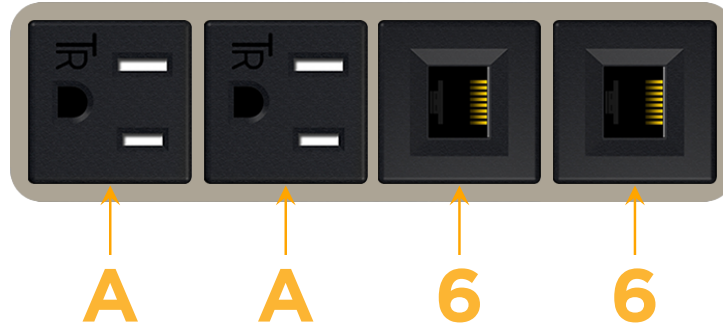

M-POWER-4T

AC POWER & DATA CONNECTIVITY SOLUTION

M-POWER-4T-AA66-SAB

Distributed by

Mormax Company, Inc.

8 Westchester Plaza

Elmsford, NY 10523

914-699-0101

sales@mormax.com

mormax.com

Metro Light & Power's line of power & data solutions offers sophisticated design elements combined with greater ease of installation. Streamlined and low-profile, enhanced by side-exiting cords, our outlets advance the industry with their cutting edge look and feel. We believe flexibility is key, and we provide a variety of mounting options, including the ability to mount in limited spaces. Our outlets are available in many finishes and configurations, in addition to a custom color and finish capability for our clients.

Bezel Finish: **SATIN NICKEL (ABS)**

Custom Finishes Available M-POWER-4T-AA66-SAB

Features:

Module/Port Options:

- **A** Tamper Resistant AC Receptacle
- **E** USB-A & USB-C (20W)
- **M** Double USB-A (Fast Charging Ports - 18W)
- **H** HDMI
- **6** CAT 6
- **12** RJ 12
- **X** Switched AC
- **Y** 3-Way Switch (Low Voltage)
- **V** USB-C (45W High Speed Charging Port)
- **S** USB-C (25W High Speed Charging Port)
- **R** Switched AC (Rocker Switch)
- **D** Dimmer Switch

Plug:

Supplied with Low Profile Flat 45° Angle 120 VAC Plug

Optional Standard Straight 120 VAC Plug

Optional Straight 120 VAC Pass-through Plug

- CLEAN, COMPACT DESIGN
- STREAMLINED
- LOW PROFILE
- SIDE-EXITING CORDS
- PLUG & PLAY
- 6' AC CORD & PLUG (FLAT PLUG STANDARD)
- CUSTOMIZABLE CONFIGURATIONS AND FINISHES
- UL LISTED FOR MOUNTING IN FURNITURE
- 15A