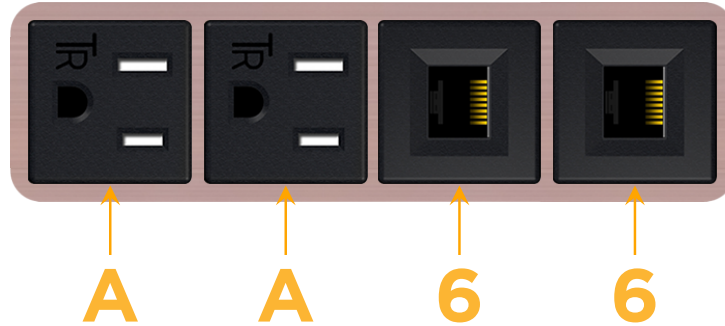

sales@mormax.com

mormax.com

Metro Light & Power's line of power & data solutions offers sophisticated design elements combined with greater ease of installation. Streamlined and low-profile, enhanced by side-exiting cords, our outlets advance the industry with their cutting edge look and feel. We believe flexibility is key, and we provide a variety of mounting options, including the ability to mount in limited spaces. Our outlets are available in many finishes and configurations, in addition to a custom color and finish capability for our clients.

Bezel Finish: **CHAMPAGNE (ABS)**

Custom Finishes Available M-POWER-4T-AA66-CHAB

Features:

Module/Port Options:

- A** Tamper Resistant AC Receptacle
- E** USB-A & USB-C (20W)
- M** Double USB-A (Fast Charging Ports - 18W)
- H** HDMI
- 6** CAT 6
- 12** RJ 12
- X** Switched AC
- Y** 3-Way Switch (Low Voltage)
- V** USB-C (45W High Speed Charging Port)
- S** USB-C (25W High Speed Charging Port)
- R** Switched AC (Rocker Switch)
- D** Dimmer Switch

Plug:

Supplied with Low Profile Flat 45° Angle 120 VAC Plug

Optional Standard Straight 120 VAC Plug

Optional Straight 120 VAC Pass-through Plug

- CLEAN, COMPACT DESIGN
- STREAMLINED
- LOW PROFILE
- SIDE-EXITING CORDS
- PLUG & PLAY
- 6' AC CORD & PLUG (FLAT PLUG STANDARD)
- CUSTOMIZABLE CONFIGURATIONS AND FINISHES
- UL LISTED FOR MOUNTING IN FURNITURE
- 15A

M-POWER-4T

AC POWER & DATA CONNECTIVITY SOLUTION

M-POWER-4T-AA66-CHAB

Specs:

Modules/Ports:

- A** Tamper Resistant AC Receptacle
- 6** CAT 6

Distributed by

Mormax Company, Inc.