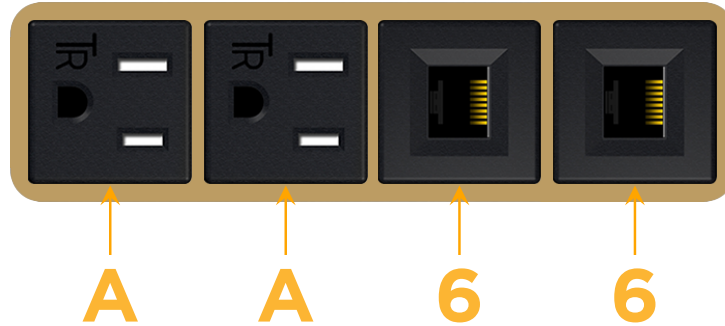

sales@mormax.com

mormax.com

Metro Light & Power's line of power & data solutions offers sophisticated design elements combined with greater ease of installation. Streamlined and low-profile, enhanced by side-exiting cords, our outlets advance the industry with their cutting edge look and feel. We believe flexibility is key, and we provide a variety of mounting options, including the ability to mount in limited spaces. Our outlets are available in many finishes and configurations, in addition to a custom color and finish capability for our clients.

Bezel Finish: **STANDARD BRONZE (ABS)**

Custom Finishes Available M-POWER-4T-AA66-BZAB

Features:

Module/Port Options:

- A** Tamper Resistant AC Receptacle
- E** USB-A & USB-C (20W)
- M** Double USB-A (Fast Charging Ports - 18W)
- H** HDMI
- 6** CAT 6
- 12** RJ 12
- X** Switched AC
- Y** 3-Way Switch (Low Voltage)
- V** USB-C (45W High Speed Charging Port)
- S** USB-C (25W High Speed Charging Port)
- R** Switched AC (Rocker Switch)
- D** Dimmer Switch

Plug:

Supplied with Low Profile Flat 45° Angle 120 VAC Plug

Optional Standard Straight 120 VAC Plug

Optional Straight 120 VAC Pass-through Plug

- CLEAN, COMPACT DESIGN
- STREAMLINED
- LOW PROFILE
- SIDE-EXITING CORDS
- PLUG & PLAY
- 6' AC CORD & PLUG (FLAT PLUG STANDARD)
- CUSTOMIZABLE CONFIGURATIONS AND FINISHES
- UL LISTED FOR MOUNTING IN FURNITURE
- 15A

M-POWER-4T

AC POWER & DATA CONNECTIVITY SOLUTION

M-POWER-4T-AA66-BZAB

Specs:

Modules/Ports:

- A** Tamper Resistant AC Receptacle
- 6** CAT 6

Distributed by

Mormax Company, Inc.