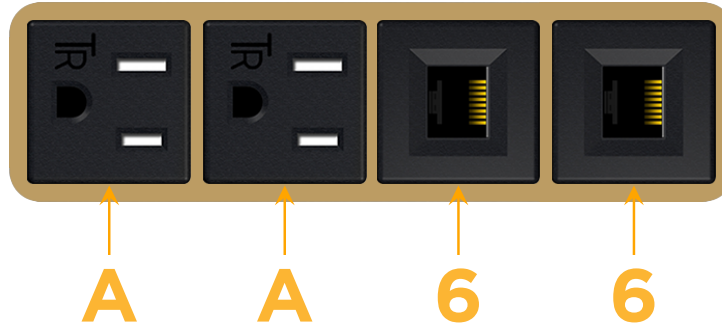

sales@mormax.com

mormax.com

Metro Light & Power's line of power & data solutions offers sophisticated design elements combined with greater ease of installation. Streamlined and low-profile, enhanced by side-exiting cords, our outlets advance the industry with their cutting edge look and feel. We believe flexibility is key, and we provide a variety of mounting options, including the ability to mount in limited spaces. Our outlets are available in many finishes and configurations, in addition to a custom color and finish capability for our clients.

Bezel Finish: **BRASS (ABS)**

Custom Finishes Available M-POWER-4T-AA66-BRAB

Features:

Module/Port Options:

- A** Tamper Resistant AC Receptacle
- E** USB-A & USB-C (20W)
- M** Double USB-A (Fast Charging Ports - 18W)
- H** HDMI
- 6** CAT 6
- 12** RJ 12
- X** Switched AC
- Y** 3-Way Switch (Low Voltage)
- V** USB-C (45W High Speed Charging Port)
- S** USB-C (25W High Speed Charging Port)
- R** Switched AC (Rocker Switch)
- D** Dimmer Switch

Plug:

Supplied with Low Profile Flat 45° Angle 120 VAC Plug

Optional Standard Straight 120 VAC Plug

Optional Straight 120 VAC Pass-through Plug

- CLEAN, COMPACT DESIGN
- STREAMLINED
- LOW PROFILE
- SIDE-EXITING CORDS
- PLUG & PLAY
- 6' AC CORD & PLUG (FLAT PLUG STANDARD)
- CUSTOMIZABLE CONFIGURATIONS AND FINISHES
- UL LISTED FOR MOUNTING IN FURNITURE
- 15A

M-POWER-4T

AC POWER & DATA CONNECTIVITY SOLUTION

M-POWER-4T-AA66-BRAB

Specs:

Modules/Ports:

- A** Tamper Resistant AC Receptacle
- 6** CAT 6

Distributed by

Mormax Company, Inc.