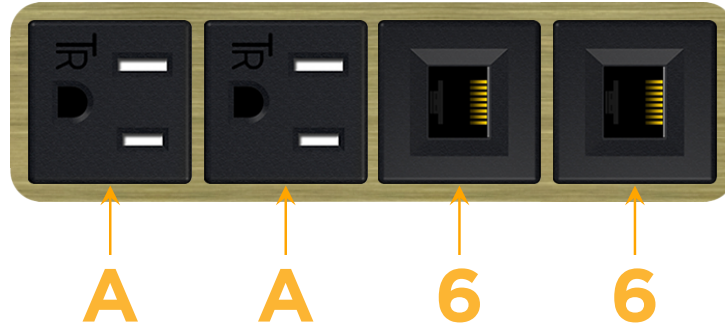

M-POWER-4T

AC POWER & DATA CONNECTIVITY SOLUTION

M-POWER-4T-AA66-BRAAB

Distributed by

Mormax Company, Inc.

8 Westchester Plaza

Elmsford, NY 10523

914-699-0101

sales@mormax.com

mormax.com

Metro Light & Power's line of power & data solutions offers sophisticated design elements combined with greater ease of installation. Streamlined and low-profile, enhanced by side-exiting cords, our outlets advance the industry with their cutting edge look and feel. We believe flexibility is key, and we provide a variety of mounting options, including the ability to mount in limited spaces. Our outlets are available in many finishes and configurations, in addition to a custom color and finish capability for our clients.

Bezel Finish: **BRASS ANTIQUED (ABS)**

Custom Finishes Available M-POWER-4T-AA66-BRAAB

Features:

Module/Port Options:

- **A** Tamper Resistant AC Receptacle
- **E** USB-A & USB-C (20W)
- **M** Double USB-A (Fast Charging Ports - 18W)
- **H** HDMI
- **6** CAT 6
- **12** RJ 12
- **X** Switched AC
- **Y** 3-Way Switch (Low Voltage)
- **V** USB-C (45W High Speed Charging Port)
- **S** USB-C (25W High Speed Charging Port)
- **R** Switched AC (Rocker Switch)
- **D** Dimmer Switch

Plug:

- Supplied with Low Profile Flat 45° Angle 120 VAC Plug
- Optional Standard Straight 120 VAC Plug
- Optional Straight 120 VAC Pass-through Plug

- CLEAN, COMPACT DESIGN
- STREAMLINED
- LOW PROFILE
- SIDE-EXITING CORDS
- PLUG & PLAY
- 6' AC CORD & PLUG (FLAT PLUG STANDARD)
- CUSTOMIZABLE CONFIGURATIONS AND FINISHES
- UL LISTED FOR MOUNTING IN FURNITURE
- 15A