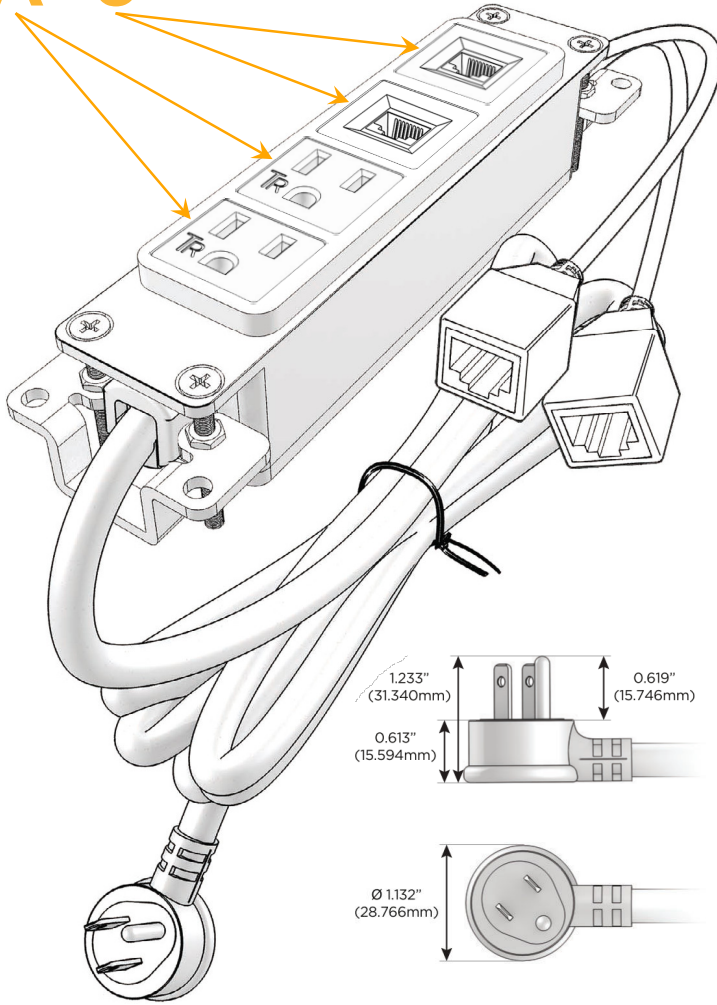

M-POWER-4T

AC POWER & DATA CONNECTIVITY SOLUTION

M-POWER-4T-AA66-BB

Specs:

Modules/Ports:

- **A** Tamper Resistant AC Receptacle
- **6** CAT 6

Distributed by

Mormax Company, Inc.

8 Westchester Plaza

Elmsford, NY 10523

914-699-0101

sales@mormax.com

mormax.com

A 6