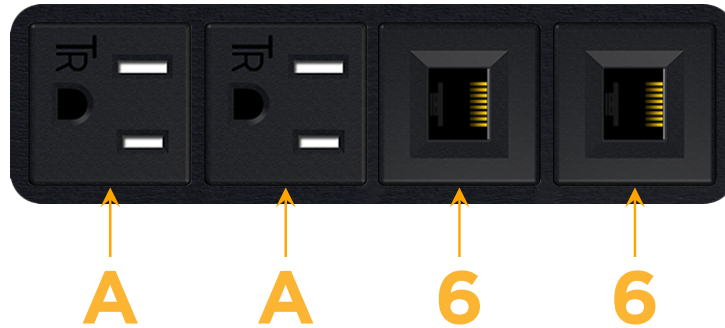

M-POWER-4T

AC POWER & DATA CONNECTIVITY SOLUTION

M-POWER-4T-AA66-BB

Distributed by

Mormax Company, Inc.

8 Westchester Plaza

Elmsford, NY 10523

914-699-0101

sales@mormax.com

mormax.com

Metro Light & Power's line of power & data solutions offers sophisticated design elements combined with greater ease of installation. Streamlined and low-profile, enhanced by side-exiting cords, our outlets advance the industry with their cutting edge look and feel. We believe flexibility is key, and we provide a variety of mounting options, including the ability to mount in limited spaces. Our outlets are available in many finishes and configurations, in addition to a custom color and finish capability for our clients.

Bezel Finish: **BLACK (STEEL)**

Custom Finishes Available M-POWER-4T-AA66-BB

Features:

Module/Port Options:

- **A** Tamper Resistant AC Receptacle
- **E** USB-A & USB-C (20W)
- **M** Double USB-A (Fast Charging Ports - 18W)
- **H** HDMI
- **6** CAT 6
- **12** RJ 12
- **X** Switched AC
- **Y** 3-Way Switch (Low Voltage)
- **V** USB-C (45W High Speed Charging Port)
- **S** USB-C (25W High Speed Charging Port)
- **R** Switched AC (Rocker Switch)
- **D** Dimmer Switch

Plug:

Supplied with Low Profile Flat 45° Angle 120 VAC Plug

Optional Standard Straight 120 VAC Plug

Optional Straight 120 VAC Pass-through Plug

- CLEAN, COMPACT DESIGN
- STREAMLINED
- LOW PROFILE
- SIDE-EXITING CORDS
- PLUG & PLAY
- 6' AC CORD & PLUG (FLAT PLUG STANDARD)
- CUSTOMIZABLE CONFIGURATIONS AND FINISHES
- UL LISTED FOR MOUNTING IN FURNITURE
- 15A