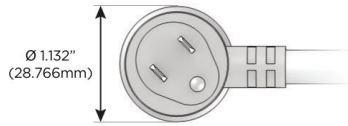

Mormax Company, Inc.

8 Westchester Plaza

Elmsford, NY 10523

914-699-0101

sales@mormax.com

mormax.com

A 6