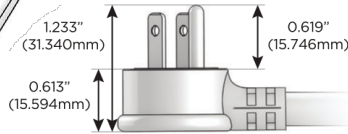

Mormax Company, Inc.

8 Westchester Plaza

Elmsford, NY 10523

914-699-0101

sales@mormax.com

mormax.com

A 6