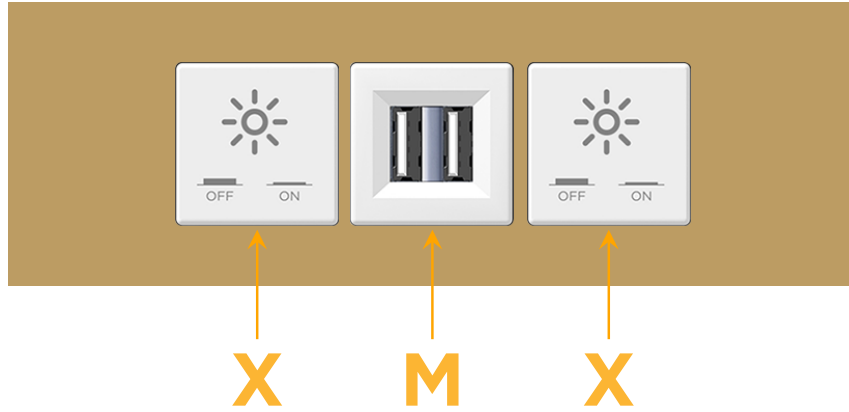

M-POWER-3T

AC POWER & DATA CONNECTIVITY SOLUTION

M-POWER-3TW-XXM-BZATP

Distributed by

Mormax Company, Inc.

8 Westchester Plaza

Elmsford, NY 10523

914-699-0101

sales@mormax.com

mormax.com

Metro Light & Power's line of power & data solutions offers sophisticated design elements combined with greater ease of installation. Streamlined and low-profile, enhanced by side-exiting cords, our outlets advance the industry with their cutting edge look and feel. We believe flexibility is key, and we provide a variety of mounting options, including the ability to mount in limited spaces. Our outlets are available in many finishes and configurations, in addition to a custom color and finish capability for our clients.

Trim Plate Finish: **STANDARD BRONZE (ABS)**

Custom Finishes Available

M-POWER-3TW-XXM-BZATP

Features:

Module/Port Options:

- **A** Tamper Resistant AC Receptacle
- **E** USB-A & USB-C (20W)
- **M** Double USB-A (Fast Charging Ports - 18W)
- **H** HDMI
- **6** CAT 6
- **12** RJ 12
- **X** Switched AC
- **Y** 3-Way Switch (Low Voltage)
- **V** USB-C (45W High Speed Charging Port)
- **S** USB-C (25W High Speed Charging Port)
- **R** Switched AC (Rocker Switch)
- **D** Dimmer Switch

Plug:

Supplied with Low Profile Flat 45° Angle 120 VAC Plug

Optional Standard Straight 120 VAC Plug

Optional Straight 120 VAC Pass-through Plug

- CLEAN, COMPACT DESIGN
- STREAMLINED
- LOW PROFILE
- SIDE-EXITING CORDS
- PLUG & PLAY
- 6' AC CORD & PLUG (FLAT PLUG STANDARD)
- CUSTOMIZABLE CONFIGURATIONS AND FINISHES
- UL LISTED FOR MOUNTING IN FURNITURE
- 15A