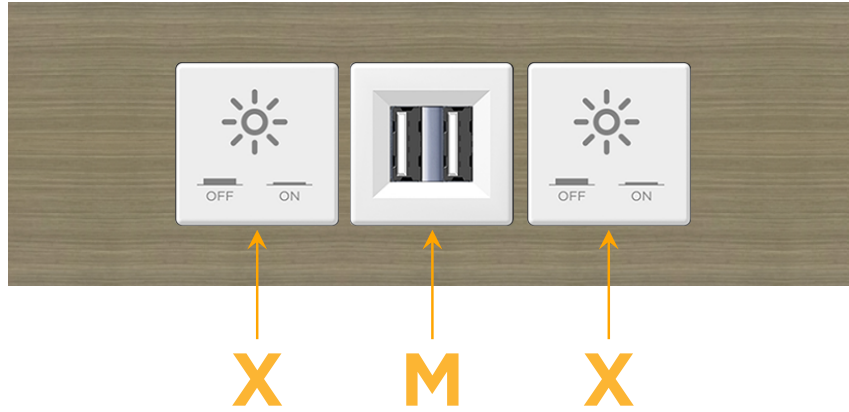

M-POWER-3T

AC POWER & DATA CONNECTIVITY SOLUTION

M-POWER-3TW-XXM-BZ5AATP

Distributed by

Mormax Company, Inc.

8 Westchester Plaza

Elmsford, NY 10523

914-699-0101

sales@mormax.com

mormax.com

Metro Light & Power's line of power & data solutions offers sophisticated design elements combined with greater ease of installation. Streamlined and low-profile, enhanced by side-exiting cords, our outlets advance the industry with their cutting edge look and feel. We believe flexibility is key, and we provide a variety of mounting options, including the ability to mount in limited spaces. Our outlets are available in many finishes and configurations, in addition to a custom color and finish capability for our clients.

Trim Plate Finish: **ANTIQUED ARCHITECTURAL BRONZE (ABS)**

Custom Finishes Available

M-POWER-3TW-XXM-BZ5AATP

Features:

Module/Port Options:

- **A** Tamper Resistant AC Receptacle
- **E** USB-A & USB-C (20W)
- **M** Double USB-A (Fast Charging Ports - 18W)
- **H** HDMI
- **6** CAT 6
- **12** RJ 12
- **X** Switched AC
- **Y** 3-Way Switch (Low Voltage)
- **V** USB-C (45W High Speed Charging Port)
- **S** USB-C (25W High Speed Charging Port)
- **R** Switched AC (Rocker Switch)
- **D** Dimmer Switch

Plug:

Supplied with Low Profile Flat 45° Angle 120 VAC Plug

Optional Standard Straight 120 VAC Plug

Optional Straight 120 VAC Pass-through Plug

- CLEAN, COMPACT DESIGN
- STREAMLINED
- LOW PROFILE
- SIDE-EXITING CORDS
- PLUG & PLAY
- 6' AC CORD & PLUG (FLAT PLUG STANDARD)
- CUSTOMIZABLE CONFIGURATIONS AND FINISHES
- UL LISTED FOR MOUNTING IN FURNITURE
- 15A