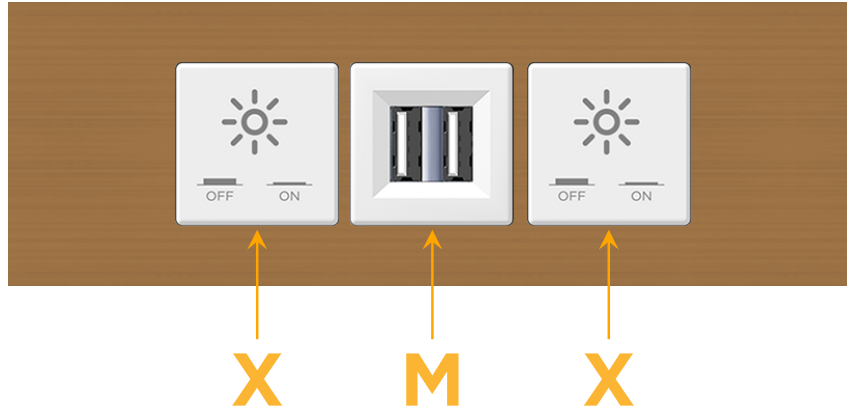

M-POWER-3T

AC POWER & DATA CONNECTIVITY SOLUTION

M-POWER-3TW-XXM-BZ4TP

Distributed by

Mormax Company, Inc.

8 Westchester Plaza

Elmsford, NY 10523

914-699-0101

sales@mormax.com

mormax.com

Metro Light & Power's line of power & data solutions offers sophisticated design elements combined with greater ease of installation. Streamlined and low-profile, enhanced by side-exiting cords, our outlets advance the industry with their cutting edge look and feel. We believe flexibility is key, and we provide a variety of mounting options, including the ability to mount in limited spaces. Our outlets are available in many finishes and configurations, in addition to a custom color and finish capability for our clients.

Trim Plate Finish: **SOLID BRONZE BRUSHED**

Custom Finishes Available

M-POWER-3TW-XXM-BZ4TP

Features:

Module/Port Options:

- **A** Tamper Resistant AC Receptacle
- **E** USB-A & USB-C (20W)
- **M** Double USB-A (Fast Charging Ports - 18W)
- **H** HDMI
- **6** CAT 6
- **12** RJ 12
- **X** Switched AC
- **Y** 3-Way Switch (Low Voltage)
- **V** USB-C (45W High Speed Charging Port)
- **S** USB-C (25W High Speed Charging Port)
- **R** Switched AC (Rocker Switch)
- **D** Dimmer Switch

Plug:

Supplied with Low Profile Flat 45° Angle 120 VAC Plug

Optional Standard Straight 120 VAC Plug

Optional Straight 120 VAC Pass-through Plug

- CLEAN, COMPACT DESIGN
- STREAMLINED
- LOW PROFILE
- SIDE-EXITING CORDS
- PLUG & PLAY
- 6' AC CORD & PLUG (FLAT PLUG STANDARD)
- CUSTOMIZABLE CONFIGURATIONS AND FINISHES
- UL LISTED FOR MOUNTING IN FURNITURE
- 15A