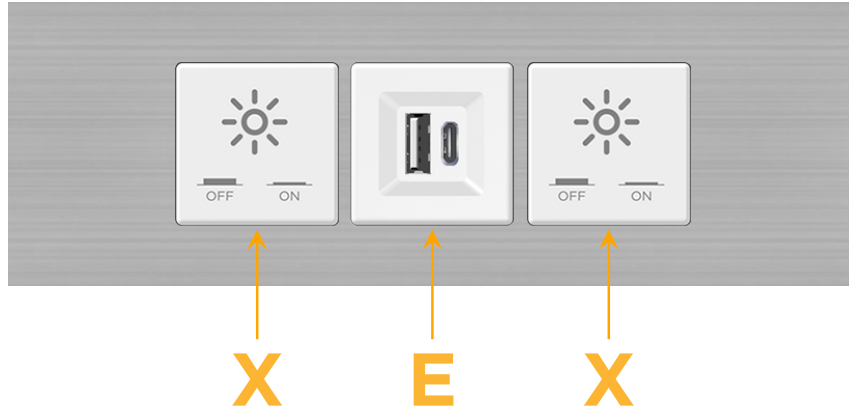

M-POWER-3T

AC POWER & DATA CONNECTIVITY SOLUTION

M-POWER-3TW-XEX-SS4ATP

Distributed by

Mormax Company, Inc.

8 Westchester Plaza

Elmsford, NY 10523

914-699-0101

sales@mormax.com

mormax.com

Metro Light & Power's line of power & data solutions offers sophisticated design elements combined with greater ease of installation. Streamlined and low-profile, enhanced by side-exiting cords, our outlets advance the industry with their cutting edge look and feel. We believe flexibility is key, and we provide a variety of mounting options, including the ability to mount in limited spaces. Our outlets are available in many finishes and configurations, in addition to a custom color and finish capability for our clients.

Trim Plate Finish: **BRUSHED STAINLESS (ABS)**

Custom Finishes Available

M-POWER-3TW-XEX-SS4ATP

Features:

Module/Port Options:

- **A** Tamper Resistant AC Receptacle
- **E** USB-A & USB-C (20W)
- **M** Double USB-A (Fast Charging Ports - 18W)
- **H** HDMI
- **6** CAT 6
- **12** RJ 12
- **X** Switched AC
- **Y** 3-Way Switch (Low Voltage)
- **V** USB-C (45W High Speed Charging Port)
- **S** USB-C (25W High Speed Charging Port)
- **R** Switched AC (Rocker Switch)
- **D** Dimmer Switch

Plug:

Supplied with Low Profile Flat 45° Angle 120 VAC Plug

Optional Standard Straight 120 VAC Plug

Optional Straight 120 VAC Pass-through Plug

- CLEAN, COMPACT DESIGN
- STREAMLINED
- LOW PROFILE
- SIDE-EXITING CORDS
- PLUG & PLAY
- 6' AC CORD & PLUG (FLAT PLUG STANDARD)
- CUSTOMIZABLE CONFIGURATIONS AND FINISHES
- UL LISTED FOR MOUNTING IN FURNITURE
- 15A