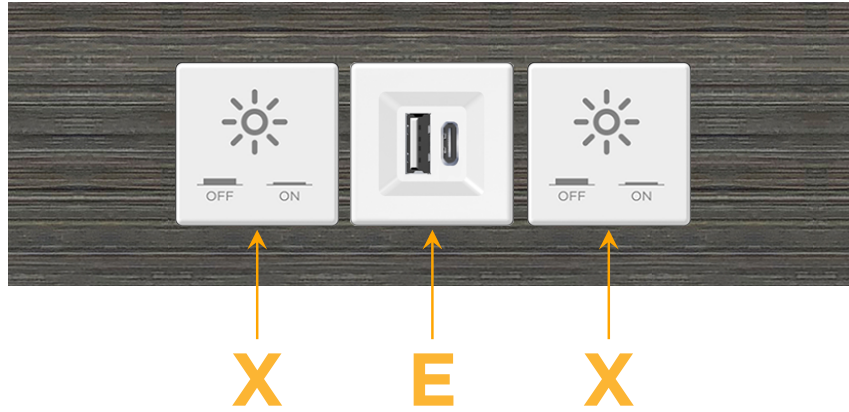

Trim Plate Finish: **GUNMETAL (ABS)**

Custom Finishes Available

M-POWER-3TW-XEX-S3ATP

Features:

**Module/Port Options:**

- A** Tamper Resistant AC Receptacle
- E** USB-A & USB-C (20W)
- M** Double USB-A (Fast Charging Ports - 18W)
- H** HDMI
- 6** CAT 6
- 12** RJ 12
- X** Switched AC
- Y** 3-Way Switch (Low Voltage)
- V** USB-C (45W High Speed Charging Port)
- S** USB-C (25W High Speed Charging Port)
- R** Switched AC (Rocker Switch)
- D** Dimmer Switch

**Plug:**

Supplied with Low Profile Flat 45° Angle 120 VAC Plug

Optional Standard Straight 120 VAC Plug

Optional Straight 120 VAC Pass-through Plug

- CLEAN, COMPACT DESIGN
- STREAMLINED
- LOW PROFILE
- SIDE-EXITING CORDS
- PLUG & PLAY
- 6' AC CORD & PLUG (FLAT PLUG STANDARD)
- CUSTOMIZABLE CONFIGURATIONS AND FINISHES
- UL LISTED FOR MOUNTING IN FURNITURE
- 15A