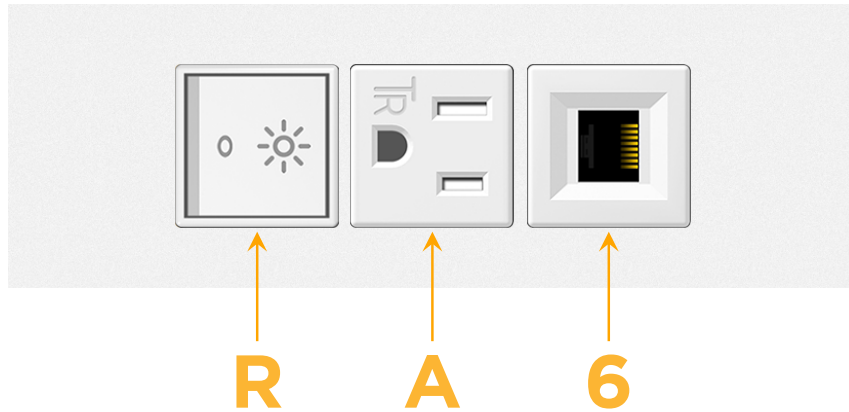

M-POWER-3T

AC POWER & DATA CONNECTIVITY SOLUTION

M-POWER-3TW-RA6-WTP

Distributed by

Mormax Company, Inc.

8 Westchester Plaza

Elmsford, NY 10523

914-699-0101

sales@mormax.com

mormax.com

Metro Light & Power's line of power & data solutions offers sophisticated design elements combined with greater ease of installation. Streamlined and low-profile, enhanced by side-exiting cords, our outlets advance the industry with their cutting edge look and feel. We believe flexibility is key, and we provide a variety of mounting options, including the ability to mount in limited spaces. Our outlets are available in many finishes and configurations, in addition to a custom color and finish capability for our clients.

Trim Plate Finish: **WHITE (STEEL)**

Custom Finishes Available

M-POWER-3TW-RA6-WTP

Features:

Module/Port Options:

- **A** Tamper Resistant AC Receptacle
- **E** USB-A & USB-C (20W)
- **M** Double USB-A (Fast Charging Ports - 18W)
- **H** HDMI
- **6** CAT 6
- **12** RJ 12
- **X** Switched AC
- **Y** 3-Way Switch (Low Voltage)
- **V** USB-C (45W High Speed Charging Port)
- **S** USB-C (25W High Speed Charging Port)
- **R** Switched AC (Rocker Switch)
- **D** Dimmer Switch

Plug:

Supplied with Low Profile Flat 45° Angle 120 VAC Plug

Optional Standard Straight 120 VAC Plug

Optional Straight 120 VAC Pass-through Plug

- CLEAN, COMPACT DESIGN
- STREAMLINED
- LOW PROFILE
- SIDE-EXITING CORDS
- PLUG & PLAY
- 6' AC CORD & PLUG (FLAT PLUG STANDARD)
- CUSTOMIZABLE CONFIGURATIONS AND FINISHES
- UL LISTED FOR MOUNTING IN FURNITURE
- 15A