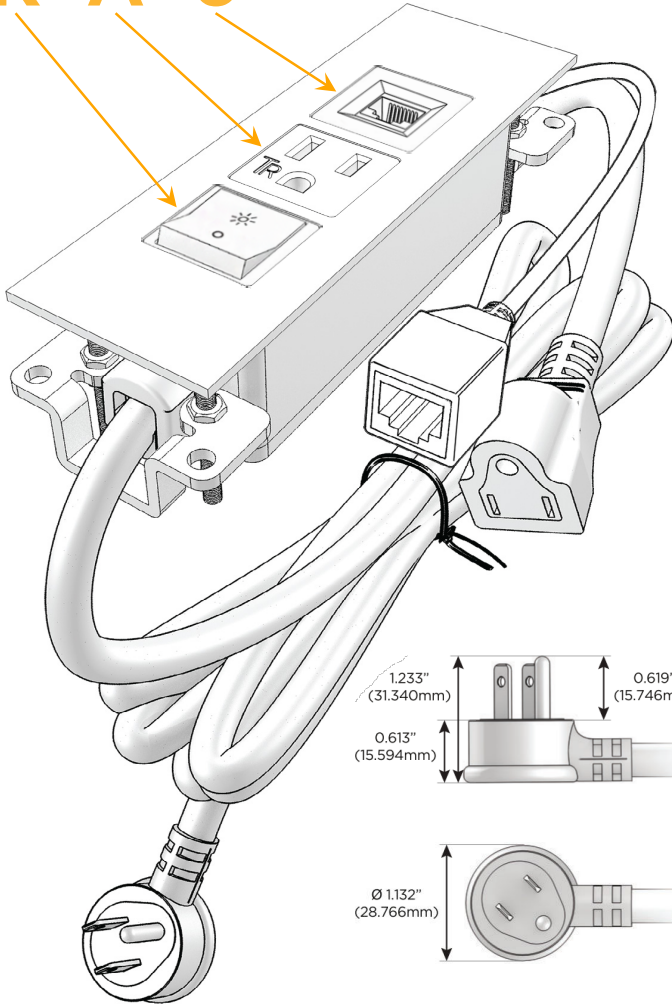

M-POWER-3T

AC POWER & DATA CONNECTIVITY SOLUTION

M-POWER-3TW-RA6-WTP

Specs:

Modules/Ports:

- **R** Switched AC (Rocker Switch)
- **A** Tamper Resistant AC Receptacle
- **6** CAT 6

Distributed by

Mormax Company, Inc.

8 Westchester Plaza

Elmsford, NY 10523

914-699-0101

sales@mormax.com

mormax.com

R A 6