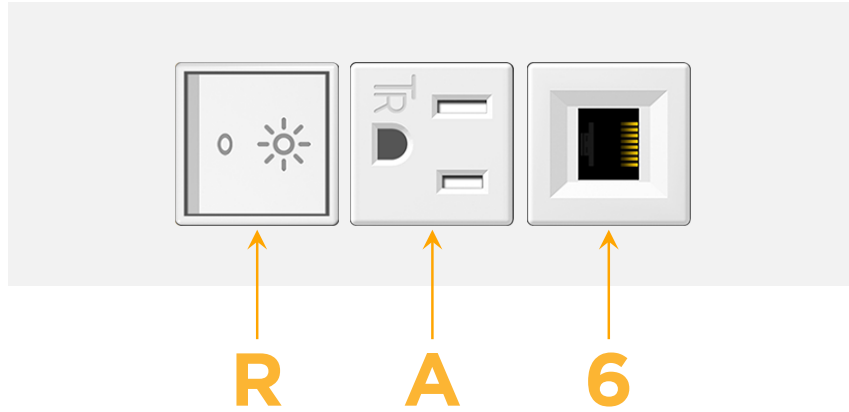

Trim Plate Finish: **WHITE (ABS)**

Custom Finishes Available

M-POWER-3TW-RA6-WATP

Features:

Module/Port Options:

- A** Tamper Resistant AC Receptacle
- E** USB-A & USB-C (20W)
- M** Double USB-A (Fast Charging Ports - 18W)
- H** HDMI
- 6** CAT 6
- 12** RJ 12
- X** Switched AC
- Y** 3-Way Switch (Low Voltage)
- V** USB-C (45W High Speed Charging Port)
- S** USB-C (25W High Speed Charging Port)
- R** Switched AC (Rocker Switch)
- D** Dimmer Switch

Plug:

Supplied with Low Profile Flat 45° Angle 120 VAC Plug

Optional Standard Straight 120 VAC Plug

Optional Straight 120 VAC Pass-through Plug

- CLEAN, COMPACT DESIGN
- STREAMLINED
- LOW PROFILE
- SIDE-EXITING CORDS
- PLUG & PLAY
- 6' AC CORD & PLUG (FLAT PLUG STANDARD)
- CUSTOMIZABLE CONFIGURATIONS AND FINISHES
- UL LISTED FOR MOUNTING IN FURNITURE
- 15A