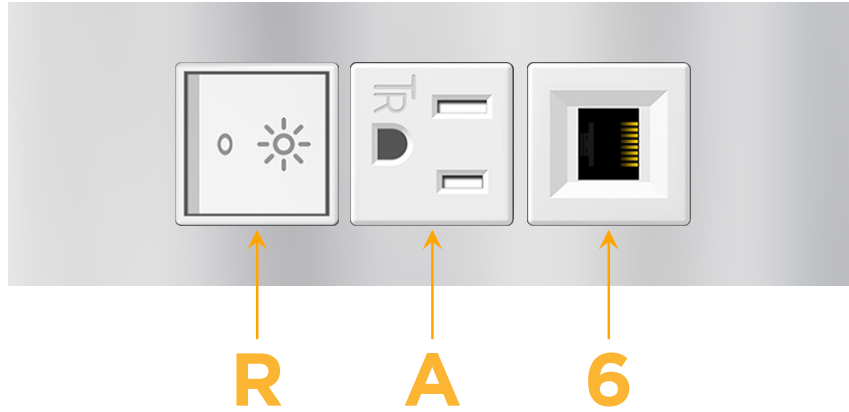

M-POWER-3T

AC POWER & DATA CONNECTIVITY SOLUTION

M-POWER-3TW-RA6-SS8TP

Distributed by

Mormax Company, Inc.

8 Westchester Plaza

Elmsford, NY 10523

914-699-0101

sales@mormax.com

mormax.com

Metro Light & Power's line of power & data solutions offers sophisticated design elements combined with greater ease of installation. Streamlined and low-profile, enhanced by side-exiting cords, our outlets advance the industry with their cutting edge look and feel. We believe flexibility is key, and we provide a variety of mounting options, including the ability to mount in limited spaces. Our outlets are available in many finishes and configurations, in addition to a custom color and finish capability for our clients.

Trim Plate Finish: **STAINLESS STEEL MIRROR FINISH**

Custom Finishes Available

M-POWER-3TW-RA6-SS8TP

Features:

Module/Port Options:

- **A** Tamper Resistant AC Receptacle
- **E** USB-A & USB-C (20W)
- **M** Double USB-A (Fast Charging Ports - 18W)
- **H** HDMI
- **6** CAT 6
- **12** RJ 12
- **X** Switched AC
- **Y** 3-Way Switch (Low Voltage)
- **V** USB-C (45W High Speed Charging Port)
- **S** USB-C (25W High Speed Charging Port)
- **R** Switched AC (Rocker Switch)
- **D** Dimmer Switch

Plug:

Supplied with Low Profile Flat 45° Angle 120 VAC Plug

Optional Standard Straight 120 VAC Plug

Optional Straight 120 VAC Pass-through Plug

- CLEAN, COMPACT DESIGN
- STREAMLINED
- LOW PROFILE
- SIDE-EXITING CORDS
- PLUG & PLAY
- 6' AC CORD & PLUG (FLAT PLUG STANDARD)
- CUSTOMIZABLE CONFIGURATIONS AND FINISHES
- UL LISTED FOR MOUNTING IN FURNITURE
- 15A