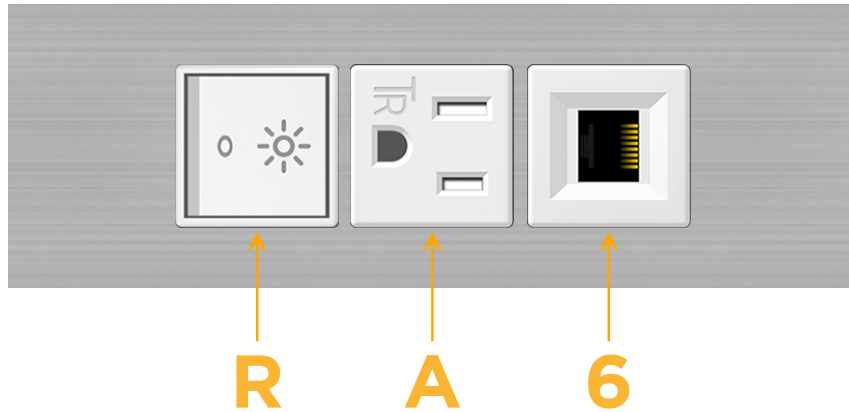

Trim Plate Finish: **STAINLESS STEEL BRUSHED**

Custom Finishes Available

M-POWER-3TW-RA6-SS4TP

Features:

Module/Port Options:

- A** Tamper Resistant AC Receptacle
- E** USB-A & USB-C (20W)
- M** Double USB-A (Fast Charging Ports - 18W)
- H** HDMI
- 6** CAT 6
- 12** RJ 12
- X** Switched AC
- Y** 3-Way Switch (Low Voltage)
- V** USB-C (45W High Speed Charging Port)
- S** USB-C (25W High Speed Charging Port)
- R** Switched AC (Rocker Switch)
- D** Dimmer Switch

Plug:

Supplied with Low Profile Flat 45° Angle 120 VAC Plug

Optional Standard Straight 120 VAC Plug

Optional Straight 120 VAC Pass-through Plug

- CLEAN, COMPACT DESIGN
- STREAMLINED
- LOW PROFILE
- SIDE-EXITING CORDS
- PLUG & PLAY
- 6' AC CORD & PLUG (FLAT PLUG STANDARD)
- CUSTOMIZABLE CONFIGURATIONS AND FINISHES
- UL LISTED FOR MOUNTING IN FURNITURE
- 15A

M-POWER-3T

AC POWER & DATA CONNECTIVITY SOLUTION

M-POWER-3TW-RA6-SS4TP

Specs:

Modules/Ports:

- R** Switched AC (Rocker Switch)
- A** Tamper Resistant AC Receptacle
- 6** CAT 6

Distributed by

Mormax Company, Inc.