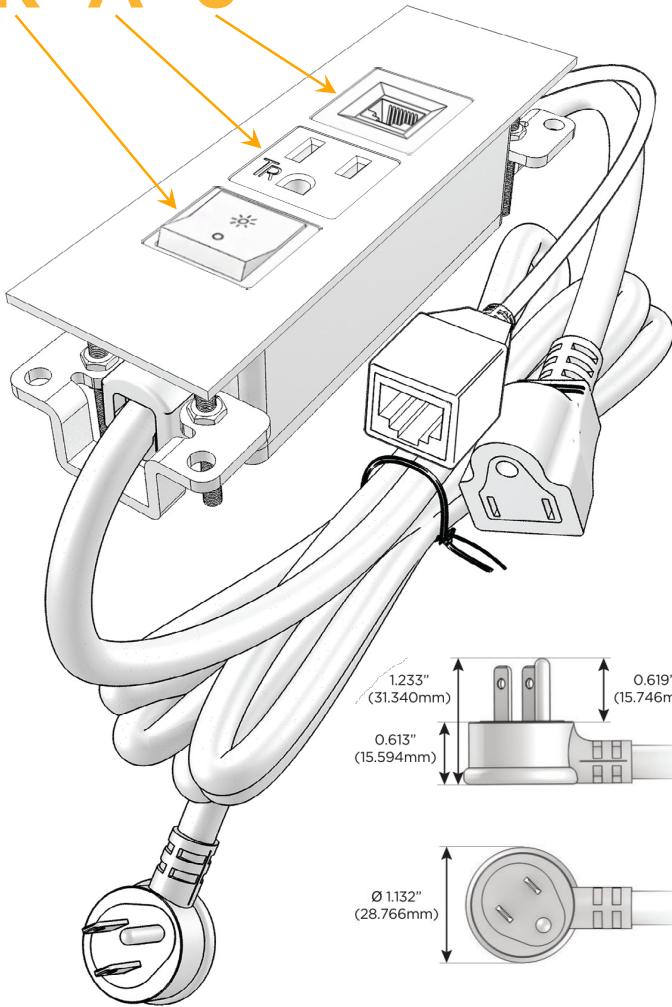

M-POWER-3T

AC POWER & DATA CONNECTIVITY SOLUTION

M-POWER-3TW-RA6-SS4TP

Specs:

Modules/Ports:

- **R** Switched AC (Rocker Switch)
- **A** Tamper Resistant AC Receptacle
- **6** CAT 6

Distributed by

Mormax Company, Inc.

8 Westchester Plaza

Elmsford, NY 10523

914-699-0101

sales@mormax.com

mormax.com

R A 6