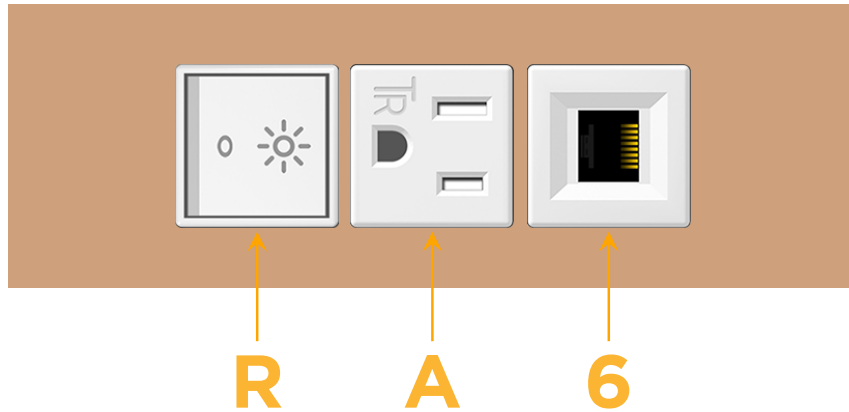

Trim Plate Finish: **COPPER (ABS)**

Custom Finishes Available

M-POWER-3TW-RA6-CUATP

Features:

**Module/Port Options:**

- A** Tamper Resistant AC Receptacle
- E** USB-A & USB-C (20W)
- M** Double USB-A (Fast Charging Ports - 18W)
- H** HDMI
- 6** CAT 6
- 12** RJ 12
- X** Switched AC
- Y** 3-Way Switch (Low Voltage)
- V** USB-C (45W High Speed Charging Port)
- S** USB-C (25W High Speed Charging Port)
- R** Switched AC (Rocker Switch)
- D** Dimmer Switch

**Plug:**

Supplied with Low Profile Flat 45° Angle 120 VAC Plug

Optional Standard Straight 120 VAC Plug

Optional Straight 120 VAC Pass-through Plug

- CLEAN, COMPACT DESIGN
- STREAMLINED
- LOW PROFILE
- SIDE-EXITING CORDS
- PLUG & PLAY
- 6' AC CORD & PLUG (FLAT PLUG STANDARD)
- CUSTOMIZABLE CONFIGURATIONS AND FINISHES
- UL LISTED FOR MOUNTING IN FURNITURE
- 15A

# M-POWER-3T

AC POWER & DATA CONNECTIVITY SOLUTION

M-POWER-3TW-RA6-CUATP

Specs:

**Modules/Ports:**

- R** Switched AC (Rocker Switch)
- A** Tamper Resistant AC Receptacle
- 6** CAT 6

Distributed by

Mormax Company, Inc.