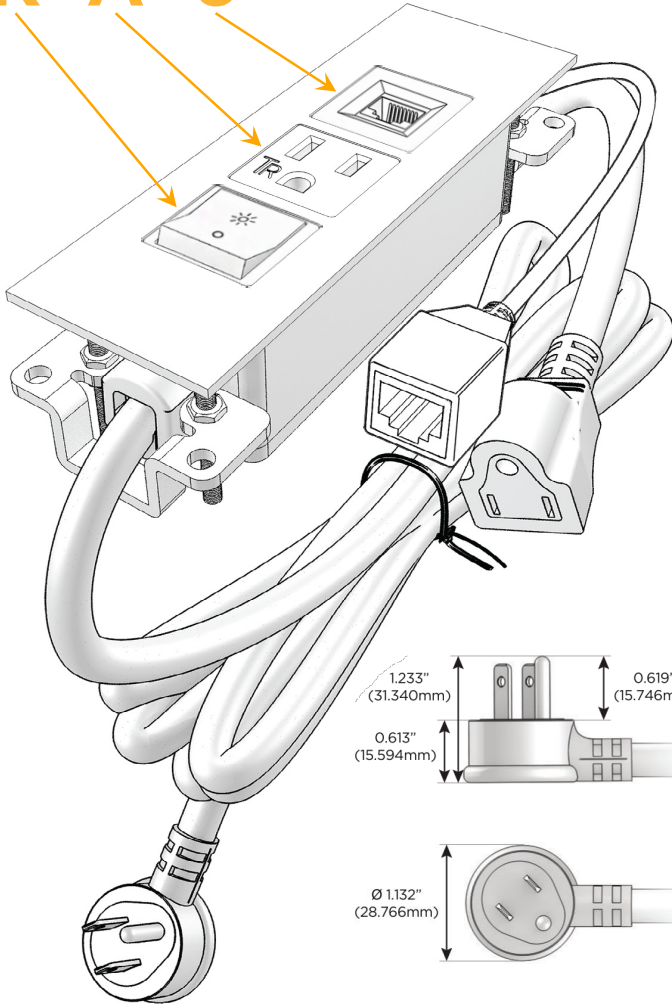

M-POWER-3T

AC POWER & DATA CONNECTIVITY SOLUTION

M-POWER-3TW-RA6-CUATP

Specs:

Modules/Ports:

- **R** Switched AC (Rocker Switch)
- **A** Tamper Resistant AC Receptacle
- **6** CAT 6

Distributed by

Mormax Company, Inc.

8 Westchester Plaza

Elmsford, NY 10523

914-699-0101

sales@mormax.com

mormax.com

R A 6