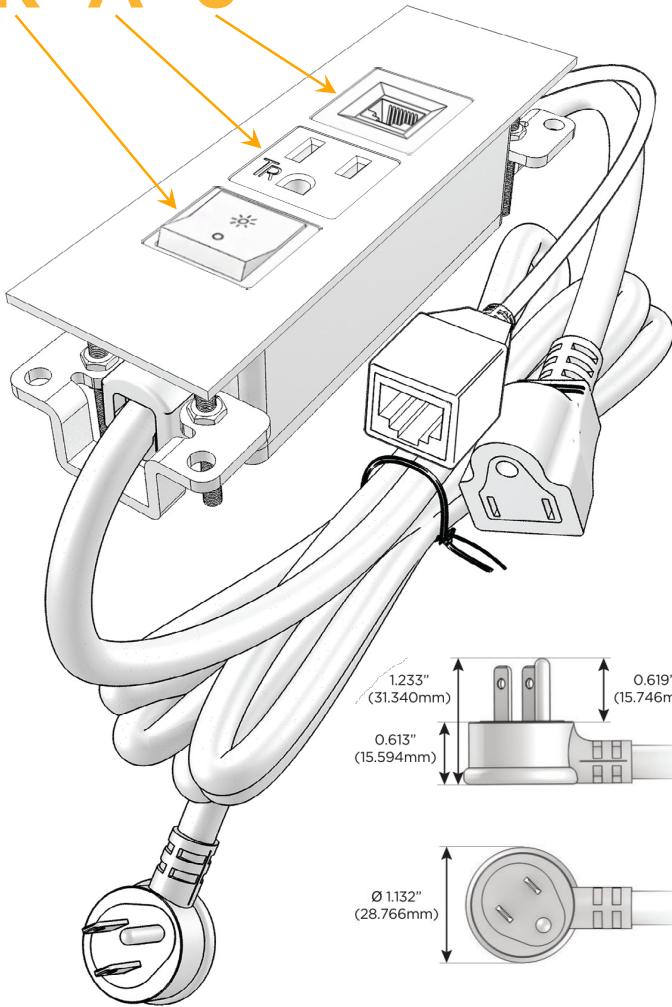

M-POWER-3T

AC POWER & DATA CONNECTIVITY SOLUTION

M-POWER-3TW-RA6-CRATP

Specs:

Modules/Ports:

- **R** Switched AC (Rocker Switch)
- **A** Tamper Resistant AC Receptacle
- **6** CAT 6

Distributed by

Mormax Company, Inc.

8 Westchester Plaza

Elmsford, NY 10523

914-699-0101

sales@mormax.com

mormax.com

R A 6