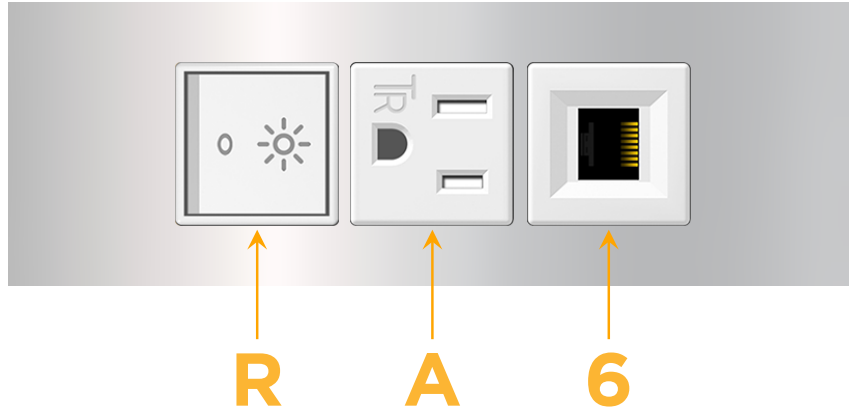

Trim Plate Finish: **CHROME (ABS)**

Custom Finishes Available

M-POWER-3TW-RA6-CRATP

Features:

Module/Port Options:

- A** Tamper Resistant AC Receptacle
- E** USB-A & USB-C (20W)
- M** Double USB-A (Fast Charging Ports - 18W)
- H** HDMI
- 6** CAT 6
- 12** RJ 12
- X** Switched AC
- Y** 3-Way Switch (Low Voltage)
- V** USB-C (45W High Speed Charging Port)
- S** USB-C (25W High Speed Charging Port)
- R** Switched AC (Rocker Switch)
- D** Dimmer Switch

Plug:

Supplied with Low Profile Flat 45° Angle 120 VAC Plug

Optional Standard Straight 120 VAC Plug

Optional Straight 120 VAC Pass-through Plug

- CLEAN, COMPACT DESIGN
- STREAMLINED
- LOW PROFILE
- SIDE-EXITING CORDS
- PLUG & PLAY
- 6' AC CORD & PLUG (FLAT PLUG STANDARD)
- CUSTOMIZABLE CONFIGURATIONS AND FINISHES
- UL LISTED FOR MOUNTING IN FURNITURE
- 15A

M-POWER-3T

AC POWER & DATA CONNECTIVITY SOLUTION

M-POWER-3TW-RA6-CRATP

Specs:

Modules/Ports:

- R** Switched AC (Rocker Switch)
- A** Tamper Resistant AC Receptacle
- 6** CAT 6

Distributed by

Mormax Company, Inc.