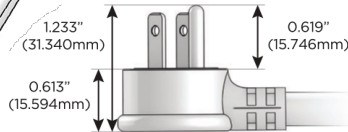

Mormax Company, Inc.

8 Westchester Plaza

Elmsford, NY 10523

914-699-0101

sales@mormax.com

mormax.com

R A 6