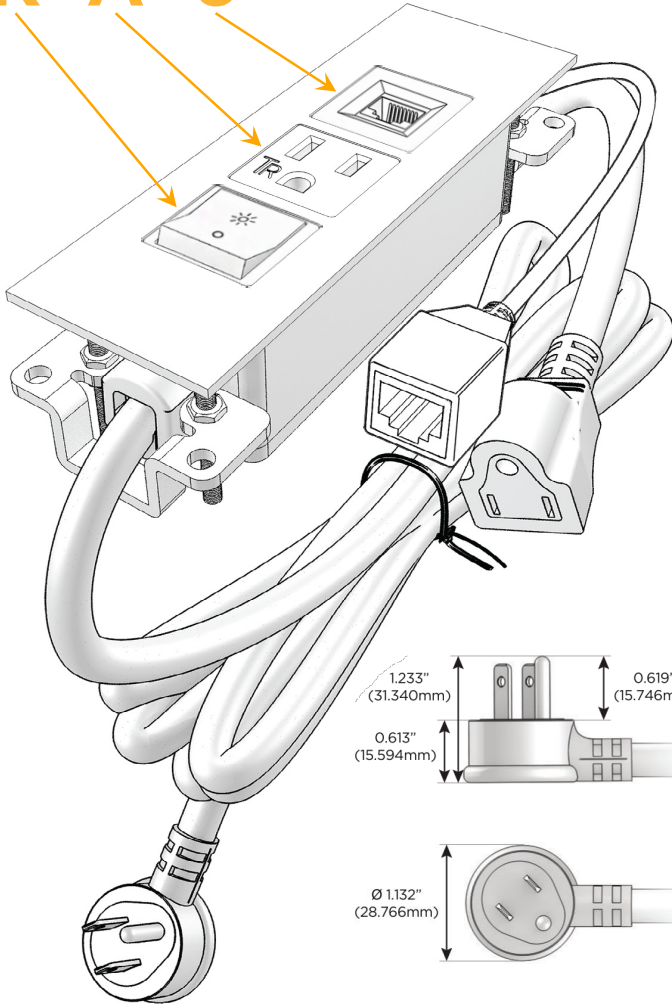

M-POWER-3T

AC POWER & DATA CONNECTIVITY SOLUTION

M-POWER-3TW-RA6-BZATP

Specs:

Modules/Ports:

- **R** Switched AC (Rocker Switch)
- **A** Tamper Resistant AC Receptacle
- **6** CAT 6

Distributed by

Mormax Company, Inc.

8 Westchester Plaza

Elmsford, NY 10523

914-699-0101

sales@mormax.com

mormax.com

R A 6