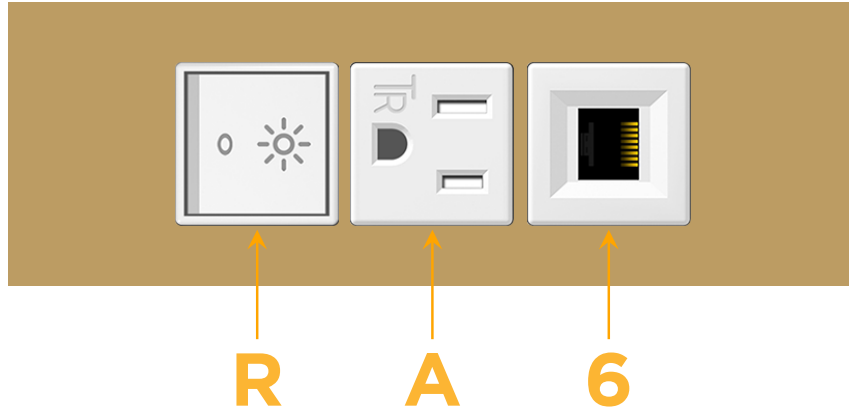

Trim Plate Finish: **STANDARD BRONZE (ABS)**

Custom Finishes Available

M-POWER-3TW-RA6-BZATP

Features:

Module/Port Options:

- A** Tamper Resistant AC Receptacle
- E** USB-A & USB-C (20W)
- M** Double USB-A (Fast Charging Ports - 18W)
- H** HDMI
- 6** CAT 6
- 12** RJ 12
- X** Switched AC
- Y** 3-Way Switch (Low Voltage)
- V** USB-C (45W High Speed Charging Port)
- S** USB-C (25W High Speed Charging Port)
- R** Switched AC (Rocker Switch)
- D** Dimmer Switch

Plug:

Supplied with Low Profile Flat 45° Angle 120 VAC Plug

Optional Standard Straight 120 VAC Plug

Optional Straight 120 VAC Pass-through Plug

- CLEAN, COMPACT DESIGN
- STREAMLINED
- LOW PROFILE
- SIDE-EXITING CORDS
- PLUG & PLAY
- 6' AC CORD & PLUG (FLAT PLUG STANDARD)
- CUSTOMIZABLE CONFIGURATIONS AND FINISHES
- UL LISTED FOR MOUNTING IN FURNITURE
- 15A

M-POWER-3T

AC POWER & DATA CONNECTIVITY SOLUTION

M-POWER-3TW-RA6-BZATP

Specs:

Modules/Ports:

- R** Switched AC (Rocker Switch)
- A** Tamper Resistant AC Receptacle
- 6** CAT 6

Distributed by

Mormax Company, Inc.