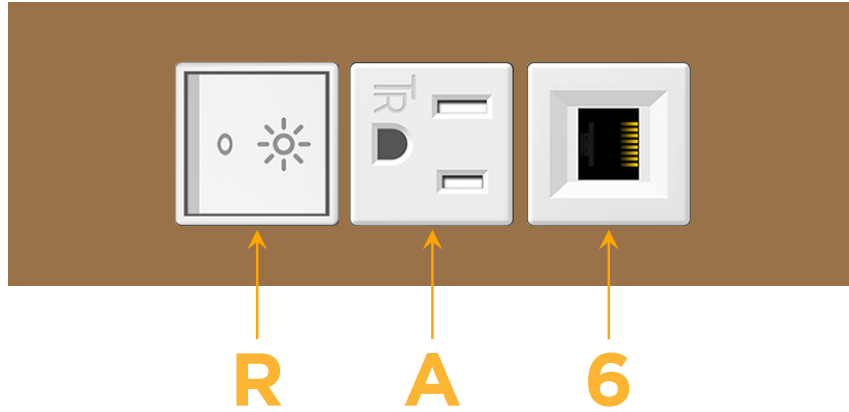

M-POWER-3T

AC POWER & DATA CONNECTIVITY SOLUTION

M-POWER-3TW-RA6-BZ5ATP

Distributed by

Mormax Company, Inc.

8 Westchester Plaza

Elmsford, NY 10523

914-699-0101

sales@mormax.com

mormax.com

Metro Light & Power's line of power & data solutions offers sophisticated design elements combined with greater ease of installation. Streamlined and low-profile, enhanced by side-exiting cords, our outlets advance the industry with their cutting edge look and feel. We believe flexibility is key, and we provide a variety of mounting options, including the ability to mount in limited spaces. Our outlets are available in many finishes and configurations, in addition to a custom color and finish capability for our clients.

Trim Plate Finish: **ARCHITECTURAL BRONZE (ABS)**

Custom Finishes Available

M-POWER-3TW-RA6-BZ5ATP

Features:

Module/Port Options:

- **A** Tamper Resistant AC Receptacle
- **E** USB-A & USB-C (20W)
- **M** Double USB-A (Fast Charging Ports - 18W)
- **H** HDMI
- **6** CAT 6
- **12** RJ 12
- **X** Switched AC
- **Y** 3-Way Switch (Low Voltage)
- **V** USB-C (45W High Speed Charging Port)
- **S** USB-C (25W High Speed Charging Port)
- **R** Switched AC (Rocker Switch)
- **D** Dimmer Switch

Plug:

Supplied with Low Profile Flat 45° Angle 120 VAC Plug

Optional Standard Straight 120 VAC Plug

Optional Straight 120 VAC Pass-through Plug

- CLEAN, COMPACT DESIGN
- STREAMLINED
- LOW PROFILE
- SIDE-EXITING CORDS
- PLUG & PLAY
- 6' AC CORD & PLUG (FLAT PLUG STANDARD)
- CUSTOMIZABLE CONFIGURATIONS AND FINISHES
- UL LISTED FOR MOUNTING IN FURNITURE
- 15A