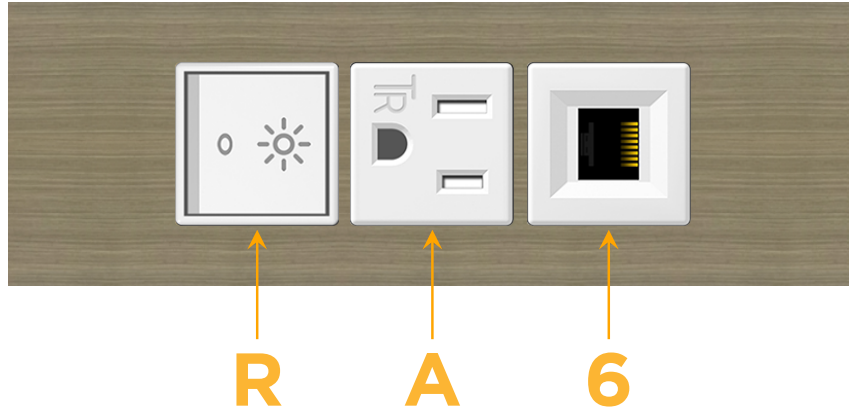

Trim Plate Finish: **ANTIQUED ARCHITECTURAL BRONZE (ABS)**

Custom Finishes Available

M-POWER-3TW-RA6-BZ5AATP

Features:

Module/Port Options:

- A** Tamper Resistant AC Receptacle
- E** USB-A & USB-C (20W)
- M** Double USB-A (Fast Charging Ports - 18W)
- H** HDMI
- 6** CAT 6
- 12** RJ 12
- X** Switched AC
- Y** 3-Way Switch (Low Voltage)
- V** USB-C (45W High Speed Charging Port)
- S** USB-C (25W High Speed Charging Port)
- R** Switched AC (Rocker Switch)
- D** Dimmer Switch

Plug:

Supplied with Low Profile Flat 45° Angle 120 VAC Plug

Optional Standard Straight 120 VAC Plug

Optional Straight 120 VAC Pass-through Plug

- CLEAN, COMPACT DESIGN
- STREAMLINED
- LOW PROFILE
- SIDE-EXITING CORDS
- PLUG & PLAY
- 6' AC CORD & PLUG (FLAT PLUG STANDARD)
- CUSTOMIZABLE CONFIGURATIONS AND FINISHES
- UL LISTED FOR MOUNTING IN FURNITURE
- 15A