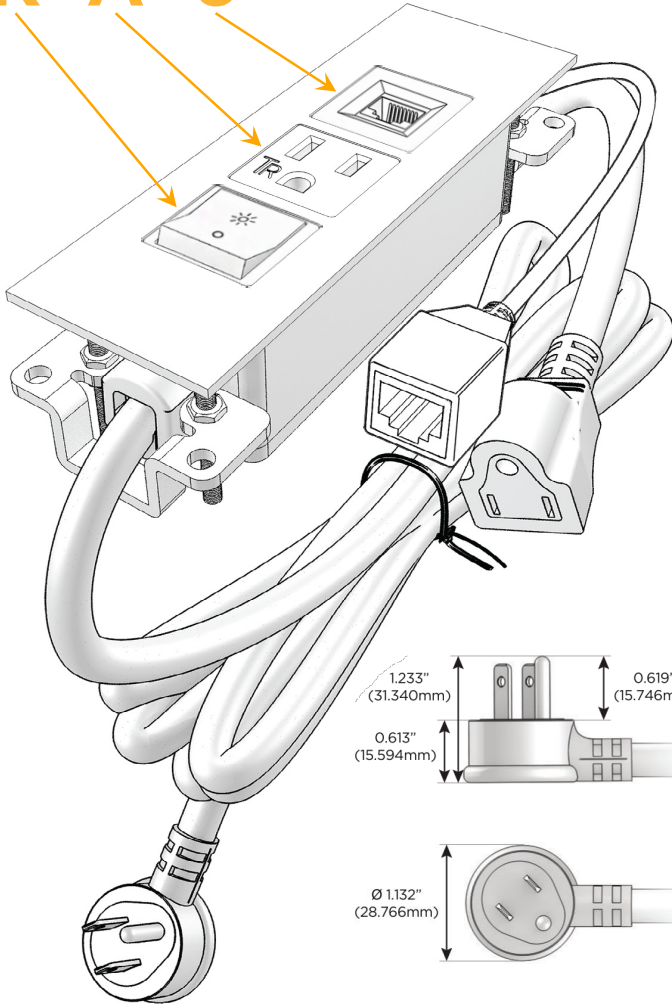

M-POWER-3T

AC POWER & DATA CONNECTIVITY SOLUTION

M-POWER-3TW-RA6-BZ4TP

Specs:

Modules/Ports:

- **R** Switched AC (Rocker Switch)
- **A** Tamper Resistant AC Receptacle
- **6** CAT 6

Distributed by

Mormax Company, Inc.

8 Westchester Plaza

Elmsford, NY 10523

914-699-0101

sales@mormax.com

mormax.com

R A 6