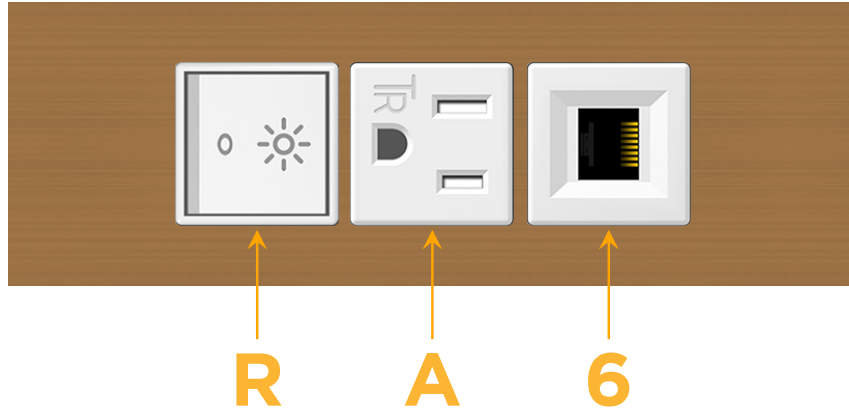

Trim Plate Finish: **SOLID BRONZE BRUSHED**

Custom Finishes Available

M-POWER-3TW-RA6-BZ4TP

Features:

Module/Port Options:

- A** Tamper Resistant AC Receptacle
- E** USB-A & USB-C (20W)
- M** Double USB-A (Fast Charging Ports - 18W)
- H** HDMI
- 6** CAT 6
- 12** RJ 12
- X** Switched AC
- Y** 3-Way Switch (Low Voltage)
- V** USB-C (45W High Speed Charging Port)
- S** USB-C (25W High Speed Charging Port)
- R** Switched AC (Rocker Switch)
- D** Dimmer Switch

Plug:

Supplied with Low Profile Flat 45° Angle 120 VAC Plug

Optional Standard Straight 120 VAC Plug

Optional Straight 120 VAC Pass-through Plug

- CLEAN, COMPACT DESIGN
- STREAMLINED
- LOW PROFILE
- SIDE-EXITING CORDS
- PLUG & PLAY
- 6' AC CORD & PLUG (FLAT PLUG STANDARD)
- CUSTOMIZABLE CONFIGURATIONS AND FINISHES
- UL LISTED FOR MOUNTING IN FURNITURE
- 15A

M-POWER-3T

AC POWER & DATA CONNECTIVITY SOLUTION

M-POWER-3TW-RA6-BZ4TP

Specs:

Modules/Ports:

- R** Switched AC (Rocker Switch)
- A** Tamper Resistant AC Receptacle
- 6** CAT 6

Distributed by

Mormax Company, Inc.