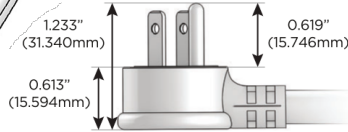

Mormax Company, Inc.

8 Westchester Plaza

Elmsford, NY 10523

914-699-0101

sales@mormax.com

mormax.com

R A 6