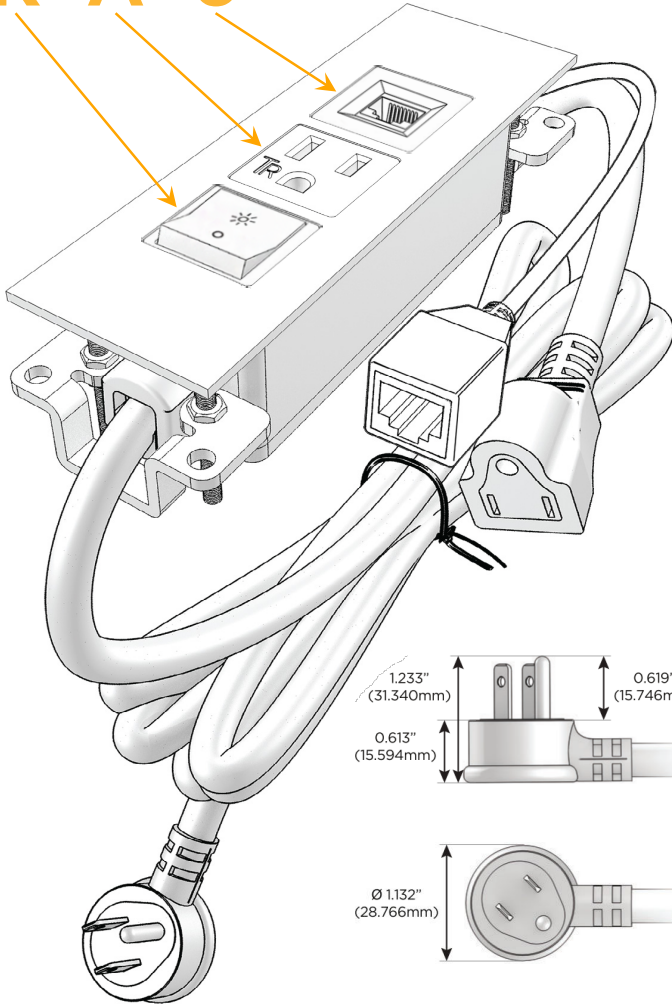

M-POWER-3T

AC POWER & DATA CONNECTIVITY SOLUTION

M-POWER-3TW-RA6-BTP

Specs:

Modules/Ports:

- **R** Switched AC (Rocker Switch)
- **A** Tamper Resistant AC Receptacle
- **6** CAT 6

Distributed by

Mormax Company, Inc.

8 Westchester Plaza

Elmsford, NY 10523

914-699-0101

sales@mormax.com

mormax.com

R A 6