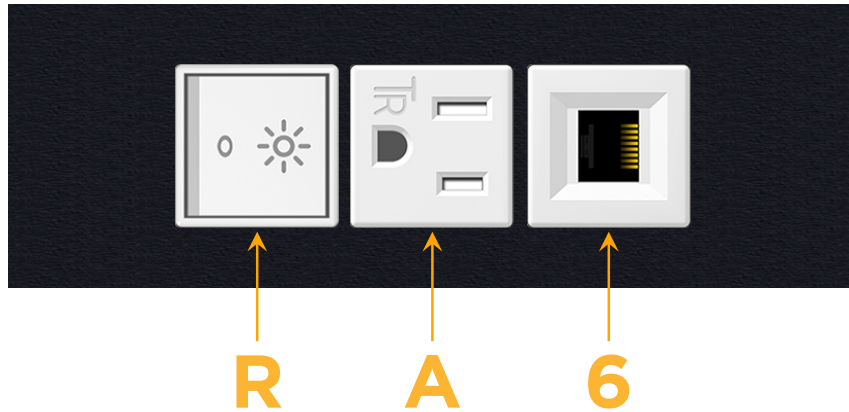

M-POWER-3T

AC POWER & DATA CONNECTIVITY SOLUTION

M-POWER-3TW-RA6-BTP

Distributed by

Mormax Company, Inc.

8 Westchester Plaza

Elmsford, NY 10523

914-699-0101

sales@mormax.com

mormax.com

Metro Light & Power's line of power & data solutions offers sophisticated design elements combined with greater ease of installation. Streamlined and low-profile, enhanced by side-exiting cords, our outlets advance the industry with their cutting edge look and feel. We believe flexibility is key, and we provide a variety of mounting options, including the ability to mount in limited spaces. Our outlets are available in many finishes and configurations, in addition to a custom color and finish capability for our clients.

Trim Plate Finish: **BLACK (STEEL)**

Custom Finishes Available

M-POWER-3TW-RA6-BTP

Features:

Module/Port Options:

- **A** Tamper Resistant AC Receptacle
- **E** USB-A & USB-C (20W)
- **M** Double USB-A (Fast Charging Ports - 18W)
- **H** HDMI
- **6** CAT 6
- **12** RJ 12
- **X** Switched AC
- **Y** 3-Way Switch (Low Voltage)
- **V** USB-C (45W High Speed Charging Port)
- **S** USB-C (25W High Speed Charging Port)
- **R** Switched AC (Rocker Switch)
- **D** Dimmer Switch

Plug:

Supplied with Low Profile Flat 45° Angle 120 VAC Plug

Optional Standard Straight 120 VAC Plug

Optional Straight 120 VAC Pass-through Plug

- CLEAN, COMPACT DESIGN
- STREAMLINED
- LOW PROFILE
- SIDE-EXITING CORDS
- PLUG & PLAY
- 6' AC CORD & PLUG (FLAT PLUG STANDARD)
- CUSTOMIZABLE CONFIGURATIONS AND FINISHES
- UL LISTED FOR MOUNTING IN FURNITURE
- 15A