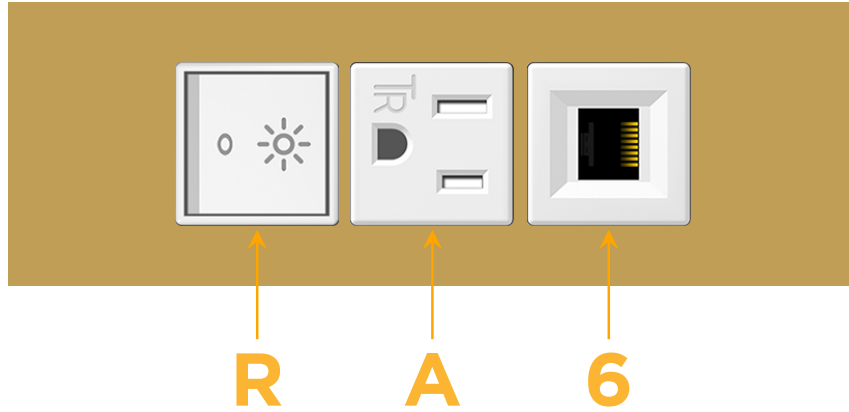

Trim Plate Finish: **SOLID BRASS**

Custom Finishes Available

M-POWER-3TW-RA6-BRTP

Features:

Module/Port Options:

- A** Tamper Resistant AC Receptacle
- E** USB-A & USB-C (20W)
- M** Double USB-A (Fast Charging Ports - 18W)
- H** HDMI
- 6** CAT 6
- 12** RJ 12
- X** Switched AC
- Y** 3-Way Switch (Low Voltage)
- V** USB-C (45W High Speed Charging Port)
- S** USB-C (25W High Speed Charging Port)
- R** Switched AC (Rocker Switch)
- D** Dimmer Switch

Plug:

Supplied with Low Profile Flat 45° Angle 120 VAC Plug

Optional Standard Straight 120 VAC Plug

Optional Straight 120 VAC Pass-through Plug

- CLEAN, COMPACT DESIGN
- STREAMLINED
- LOW PROFILE
- SIDE-EXITING CORDS
- PLUG & PLAY
- 6' AC CORD & PLUG (FLAT PLUG STANDARD)
- CUSTOMIZABLE CONFIGURATIONS AND FINISHES
- UL LISTED FOR MOUNTING IN FURNITURE
- 15A

M-POWER-3T

AC POWER & DATA CONNECTIVITY SOLUTION

M-POWER-3TW-RA6-BRTP

Specs:

Modules/Ports:

- R** Switched AC (Rocker Switch)
- A** Tamper Resistant AC Receptacle
- 6** CAT 6

Distributed by

Mormax Company, Inc.