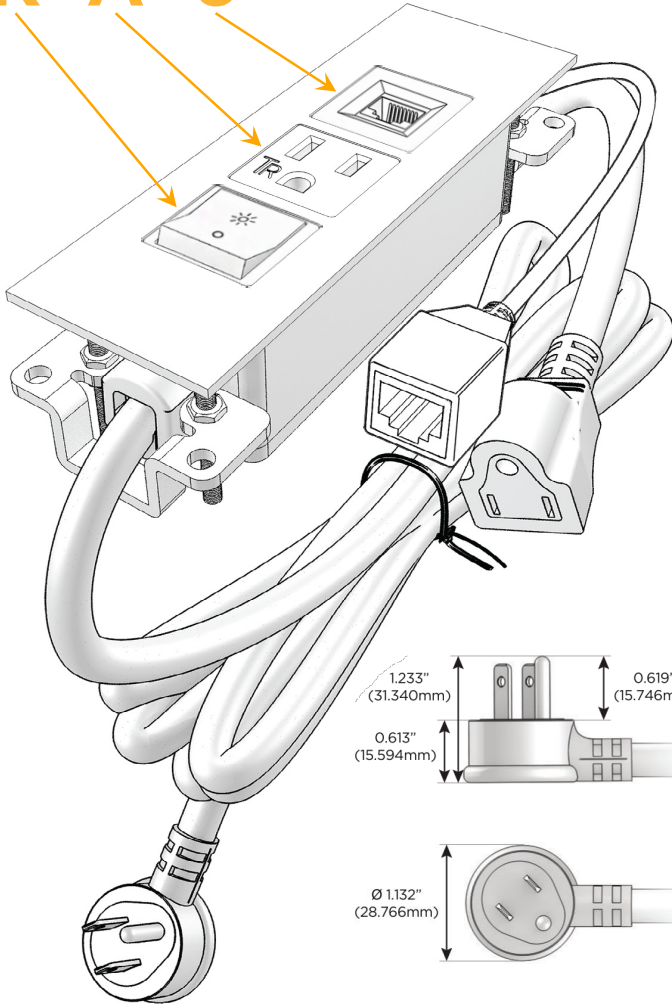

M-POWER-3T

AC POWER & DATA CONNECTIVITY SOLUTION

M-POWER-3TW-RA6-BRTP

Specs:

Modules/Ports:

- **R** Switched AC (Rocker Switch)
- **A** Tamper Resistant AC Receptacle
- **6** CAT 6

Distributed by

Mormax Company, Inc.

8 Westchester Plaza

Elmsford, NY 10523

914-699-0101

sales@mormax.com

mormax.com

R A 6