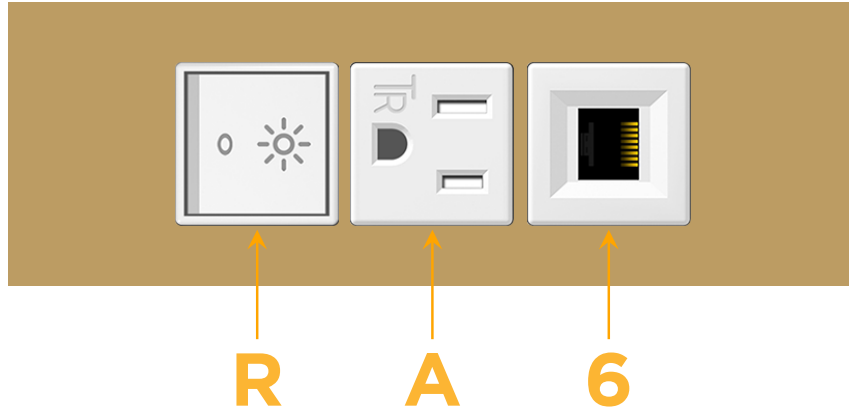

Trim Plate Finish: **BRASS (ABS)**

Custom Finishes Available

M-POWER-3TW-RA6-BRATP

Features:

Module/Port Options:

- A** Tamper Resistant AC Receptacle
- E** USB-A & USB-C (20W)
- M** Double USB-A (Fast Charging Ports - 18W)
- H** HDMI
- 6** CAT 6
- 12** RJ 12
- X** Switched AC
- Y** 3-Way Switch (Low Voltage)
- V** USB-C (45W High Speed Charging Port)
- S** USB-C (25W High Speed Charging Port)
- R** Switched AC (Rocker Switch)
- D** Dimmer Switch

Plug:

Supplied with Low Profile Flat 45° Angle 120 VAC Plug

Optional Standard Straight 120 VAC Plug

Optional Straight 120 VAC Pass-through Plug

- CLEAN, COMPACT DESIGN
- STREAMLINED
- LOW PROFILE
- SIDE-EXITING CORDS
- PLUG & PLAY
- 6' AC CORD & PLUG (FLAT PLUG STANDARD)
- CUSTOMIZABLE CONFIGURATIONS AND FINISHES
- UL LISTED FOR MOUNTING IN FURNITURE
- 15A

M-POWER-3T

AC POWER & DATA CONNECTIVITY SOLUTION

M-POWER-3TW-RA6-BRATP

Specs:

Modules/Ports:

- R** Switched AC (Rocker Switch)
- A** Tamper Resistant AC Receptacle
- 6** CAT 6

Distributed by

Mormax Company, Inc.