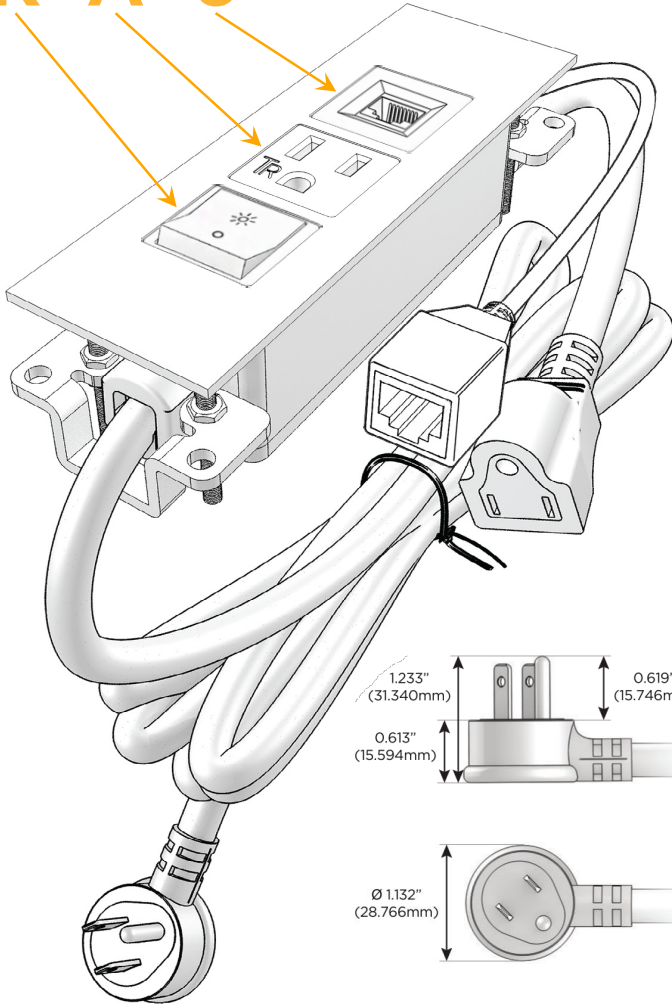

M-POWER-3T

AC POWER & DATA CONNECTIVITY SOLUTION

M-POWER-3TW-RA6-BRATP

Specs:

Modules/Ports:

- **R** Switched AC (Rocker Switch)
- **A** Tamper Resistant AC Receptacle
- **6** CAT 6

Distributed by

Mormax Company, Inc.

8 Westchester Plaza

Elmsford, NY 10523

914-699-0101

sales@mormax.com

mormax.com

R A 6