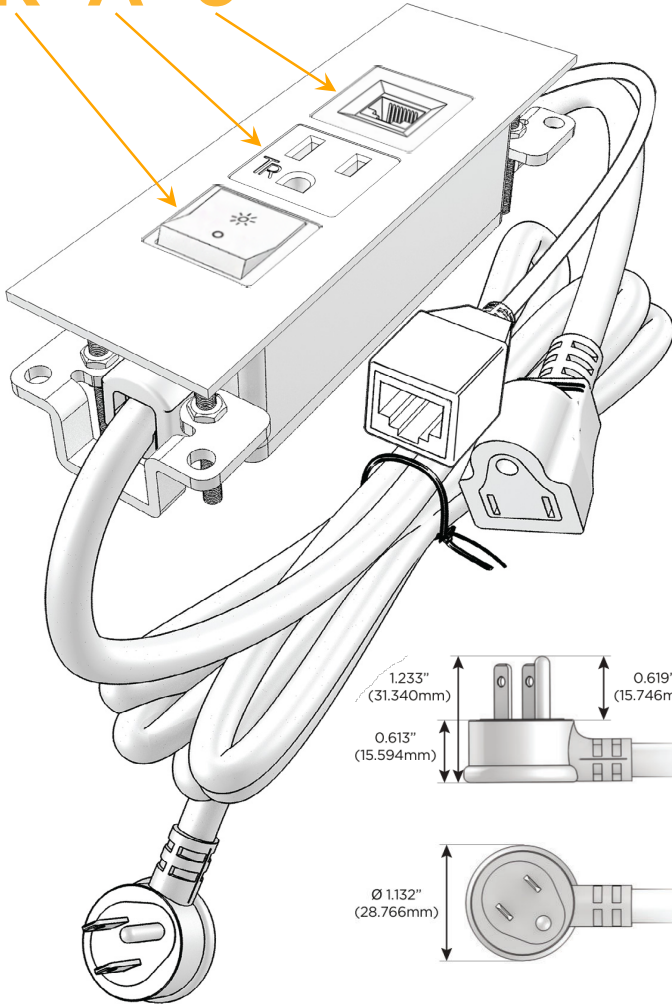

M-POWER-3T

AC POWER & DATA CONNECTIVITY SOLUTION

M-POWER-3TW-RA6-BRAATP

Specs:

Modules/Ports:

- **R** Switched AC (Rocker Switch)
- **A** Tamper Resistant AC Receptacle
- **6** CAT 6

Distributed by

Mormax Company, Inc.

8 Westchester Plaza

Elmsford, NY 10523

914-699-0101

sales@mormax.com

mormax.com

R A 6