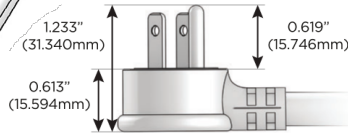

Mormax Company, Inc.

8 Westchester Plaza

Elmsford, NY 10523

914-699-0101

sales@mormax.com

mormax.com

R A 6