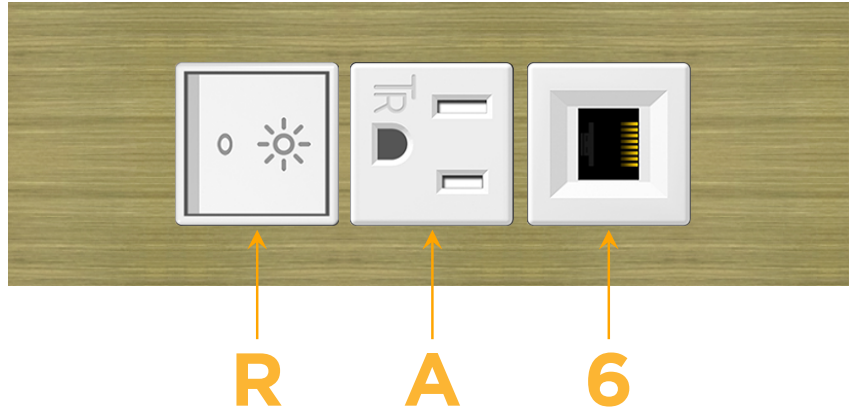

M-POWER-3T

AC POWER & DATA CONNECTIVITY SOLUTION

M-POWER-3TW-RA6-BRAATP

Distributed by

Mormax Company, Inc.

8 Westchester Plaza

Elmsford, NY 10523

914-699-0101

sales@mormax.com

mormax.com

Metro Light & Power's line of power & data solutions offers sophisticated design elements combined with greater ease of installation. Streamlined and low-profile, enhanced by side-exiting cords, our outlets advance the industry with their cutting edge look and feel. We believe flexibility is key, and we provide a variety of mounting options, including the ability to mount in limited spaces. Our outlets are available in many finishes and configurations, in addition to a custom color and finish capability for our clients.

Trim Plate Finish: **BRASS ANTIQUED (ABS)**

Custom Finishes Available

M-POWER-3TW-RA6-BRAATP

Features:

Module/Port Options:

- **A** Tamper Resistant AC Receptacle
- **E** USB-A & USB-C (20W)
- **M** Double USB-A (Fast Charging Ports - 18W)
- **H** HDMI
- **6** CAT 6
- **12** RJ 12
- **X** Switched AC
- **Y** 3-Way Switch (Low Voltage)
- **V** USB-C (45W High Speed Charging Port)
- **S** USB-C (25W High Speed Charging Port)
- **R** Switched AC (Rocker Switch)
- **D** Dimmer Switch

Plug:

Supplied with Low Profile Flat 45° Angle 120 VAC Plug

Optional Standard Straight 120 VAC Plug

Optional Straight 120 VAC Pass-through Plug

- CLEAN, COMPACT DESIGN
- STREAMLINED
- LOW PROFILE
- SIDE-EXITING CORDS
- PLUG & PLAY
- 6' AC CORD & PLUG (FLAT PLUG STANDARD)
- CUSTOMIZABLE CONFIGURATIONS AND FINISHES
- UL LISTED FOR MOUNTING IN FURNITURE
- 15A