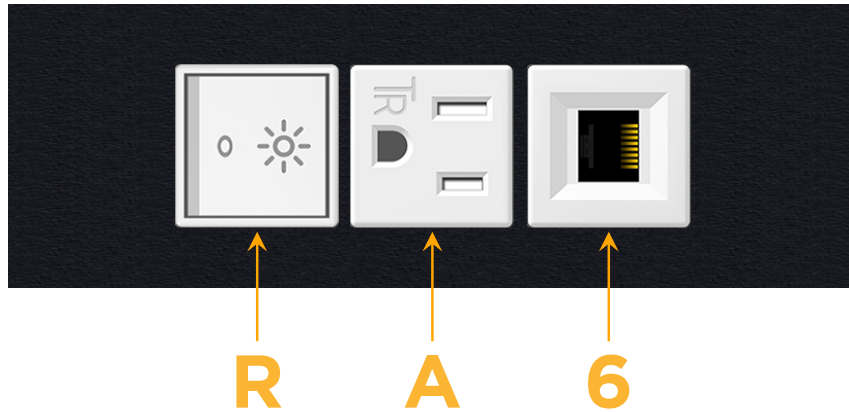

Trim Plate Finish: **BLACK (ABS)**

Custom Finishes Available

M-POWER-3TW-RA6-BATP

Features:

Module/Port Options:

- A** Tamper Resistant AC Receptacle
- E** USB-A & USB-C (20W)
- M** Double USB-A (Fast Charging Ports - 18W)
- H** HDMI
- 6** CAT 6
- 12** RJ 12
- X** Switched AC
- Y** 3-Way Switch (Low Voltage)
- V** USB-C (45W High Speed Charging Port)
- S** USB-C (25W High Speed Charging Port)
- R** Switched AC (Rocker Switch)
- D** Dimmer Switch

Plug:

Supplied with Low Profile Flat 45° Angle 120 VAC Plug

Optional Standard Straight 120 VAC Plug

Optional Straight 120 VAC Pass-through Plug

- CLEAN, COMPACT DESIGN
- STREAMLINED
- LOW PROFILE
- SIDE-EXITING CORDS
- PLUG & PLAY
- 6' AC CORD & PLUG (FLAT PLUG STANDARD)
- CUSTOMIZABLE CONFIGURATIONS AND FINISHES
- UL LISTED FOR MOUNTING IN FURNITURE
- 15A

M-POWER-3T

AC POWER & DATA CONNECTIVITY SOLUTION

M-POWER-3TW-RA6-BATP

Specs:

Modules/Ports:

- R** Switched AC (Rocker Switch)
- A** Tamper Resistant AC Receptacle
- 6** CAT 6

Distributed by

Mormax Company, Inc.