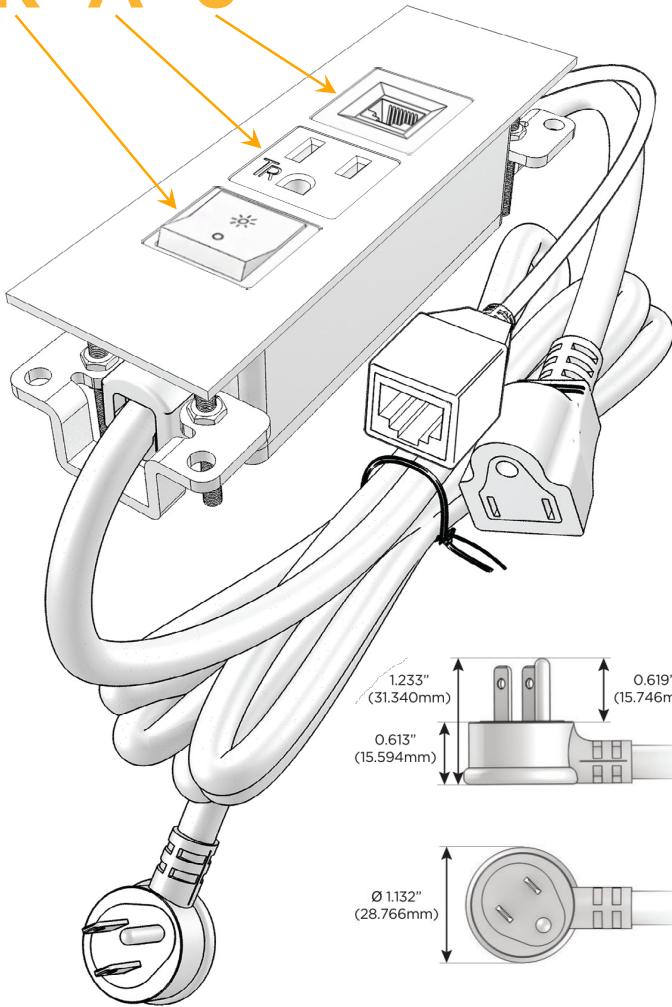

M-POWER-3T

AC POWER & DATA CONNECTIVITY SOLUTION

M-POWER-3TW-RA6-BATP

Specs:

Modules/Ports:

- **R** Switched AC (Rocker Switch)
- **A** Tamper Resistant AC Receptacle
- **6** CAT 6

Distributed by

Mormax Company, Inc.

8 Westchester Plaza

Elmsford, NY 10523

914-699-0101

sales@mormax.com

mormax.com

R A 6