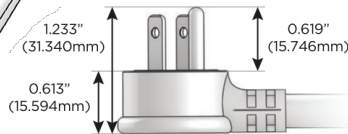

Mormax Company, Inc.

8 Westchester Plaza

Elmsford, NY 10523

914-699-0101

sales@mormax.com

mormax.com

R A 6