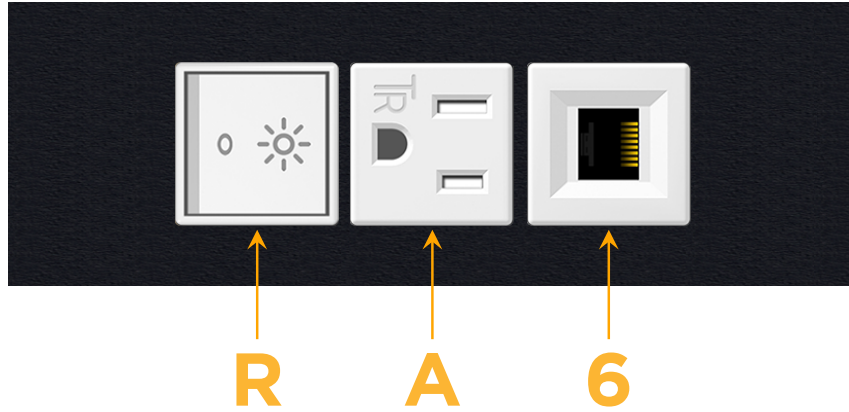

Trim Plate Finish: **SATIN BLACK (ABS)**

Custom Finishes Available

M-POWER-3TW-RA6-B2ATP

Features:

Module/Port Options:

- A** Tamper Resistant AC Receptacle
- E** USB-A & USB-C (20W)
- M** Double USB-A (Fast Charging Ports - 18W)
- H** HDMI
- 6** CAT 6
- 12** RJ 12
- X** Switched AC
- Y** 3-Way Switch (Low Voltage)
- V** USB-C (45W High Speed Charging Port)
- S** USB-C (25W High Speed Charging Port)
- R** Switched AC (Rocker Switch)
- D** Dimmer Switch

Plug:

Supplied with Low Profile Flat 45° Angle 120 VAC Plug

Optional Standard Straight 120 VAC Plug

Optional Straight 120 VAC Pass-through Plug

- CLEAN, COMPACT DESIGN
- STREAMLINED
- LOW PROFILE
- SIDE-EXITING CORDS
- PLUG & PLAY
- 6' AC CORD & PLUG (FLAT PLUG STANDARD)
- CUSTOMIZABLE CONFIGURATIONS AND FINISHES
- UL LISTED FOR MOUNTING IN FURNITURE
- 15A

M-POWER-3T

AC POWER & DATA CONNECTIVITY SOLUTION

M-POWER-3TW-RA6-B2ATP

Specs:

Modules/Ports:

- R** Switched AC (Rocker Switch)
- A** Tamper Resistant AC Receptacle
- 6** CAT 6

Distributed by

Mormax Company, Inc.