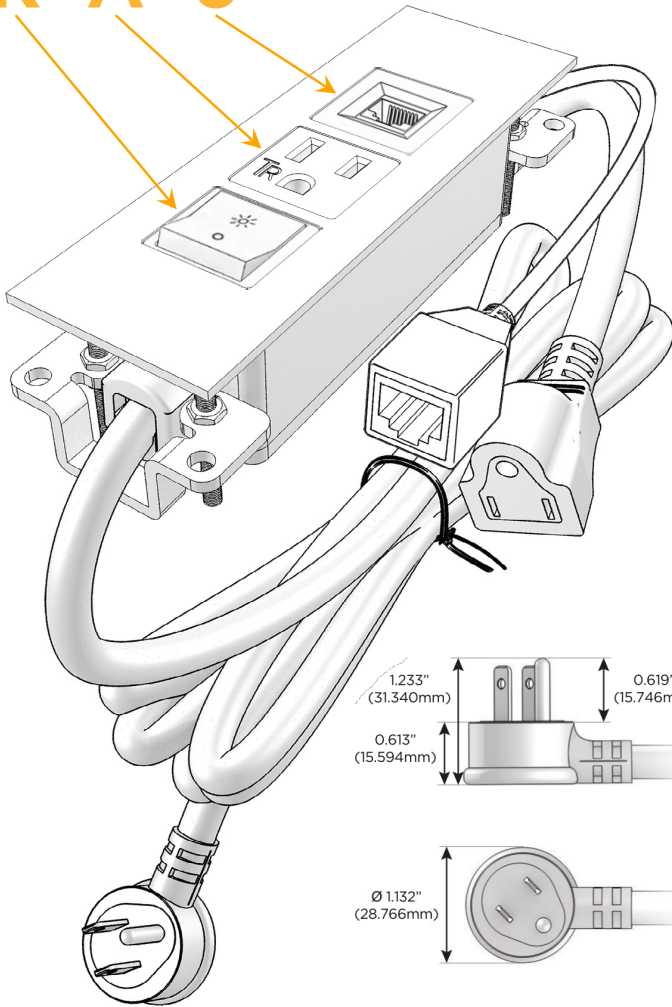

M-POWER-3T

AC POWER & DATA CONNECTIVITY SOLUTION

M-POWER-3TW-RA6-B2ATP

Specs:

Modules/Ports:

- **R** Switched AC (Rocker Switch)
- **A** Tamper Resistant AC Receptacle
- **6** CAT 6

Distributed by

Mormax Company, Inc.

8 Westchester Plaza

Elmsford, NY 10523

914-699-0101

sales@mormax.com

mormax.com

R A 6