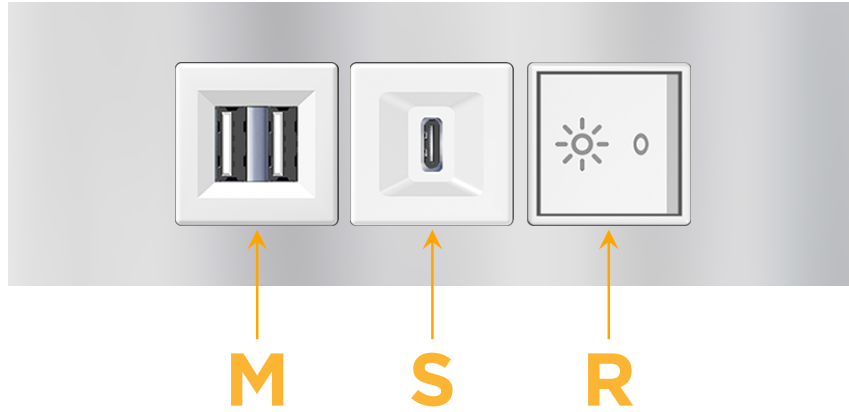

M-POWER-3T

AC POWER & DATA CONNECTIVITY SOLUTION

M-POWER-3TW-MSR-SS8TP

Distributed by

Mormax Company, Inc.

8 Westchester Plaza

Elmsford, NY 10523

914-699-0101

sales@mormax.com

mormax.com

Metro Light & Power's line of power & data solutions offers sophisticated design elements combined with greater ease of installation. Streamlined and low-profile, enhanced by side-exiting cords, our outlets advance the industry with their cutting edge look and feel. We believe flexibility is key, and we provide a variety of mounting options, including the ability to mount in limited spaces. Our outlets are available in many finishes and configurations, in addition to a custom color and finish capability for our clients.

Trim Plate Finish: **STAINLESS STEEL MIRROR FINISH**

Custom Finishes Available

M-POWER-3TW-MSR-SS8TP

Features:

Module/Port Options:

- **A** Tamper Resistant AC Receptacle
- **E** USB-A & USB-C (20W)
- **M** Double USB-A (Fast Charging Ports - 18W)
- **H** HDMI
- **6** CAT 6
- **12** RJ 12
- **X** Switched AC
- **Y** 3-Way Switch (Low Voltage)
- **V** USB-C (45W High Speed Charging Port)
- **S** USB-C (25W High Speed Charging Port)
- **R** Switched AC (Rocker Switch)
- **D** Dimmer Switch

Plug:

Supplied with Low Profile Flat 45° Angle 120 VAC Plug

Optional Standard Straight 120 VAC Plug

Optional Straight 120 VAC Pass-through Plug

- CLEAN, COMPACT DESIGN
- STREAMLINED
- LOW PROFILE
- SIDE-EXITING CORDS
- PLUG & PLAY
- 6' AC CORD & PLUG (FLAT PLUG STANDARD)
- CUSTOMIZABLE CONFIGURATIONS AND FINISHES
- UL LISTED FOR MOUNTING IN FURNITURE
- 15A