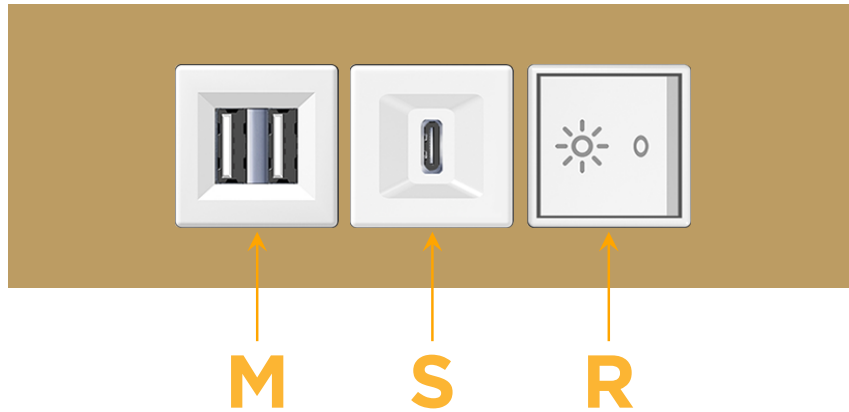

Trim Plate Finish: **STANDARD BRONZE (ABS)**

Custom Finishes Available

M-POWER-3TW-MSR-BZATP

Features:

**Module/Port Options:**

- A** Tamper Resistant AC Receptacle
- E** USB-A & USB-C (20W)
- M** Double USB-A (Fast Charging Ports - 18W)
- H** HDMI
- 6** CAT 6
- 12** RJ 12
- X** Switched AC
- Y** 3-Way Switch (Low Voltage)
- V** USB-C (45W High Speed Charging Port)
- S** USB-C (25W High Speed Charging Port)
- R** Switched AC (Rocker Switch)
- D** Dimmer Switch

**Plug:**

Supplied with Low Profile Flat 45° Angle 120 VAC Plug

Optional Standard Straight 120 VAC Plug

Optional Straight 120 VAC Pass-through Plug

- CLEAN, COMPACT DESIGN
- STREAMLINED
- LOW PROFILE
- SIDE-EXITING CORDS
- PLUG & PLAY
- 6' AC CORD & PLUG (FLAT PLUG STANDARD)
- CUSTOMIZABLE CONFIGURATIONS AND FINISHES
- UL LISTED FOR MOUNTING IN FURNITURE
- 15A

# M-POWER-3T

AC POWER & DATA CONNECTIVITY SOLUTION

M-POWER-3TW-MSR-BZATP

Specs:

**Modules/Ports:**

- M** Double USB-A (Fast Charging Ports - 18W)
- S** USB-C (25W High Speed Charging Port)
- R** Switched AC (Rocker Switch)