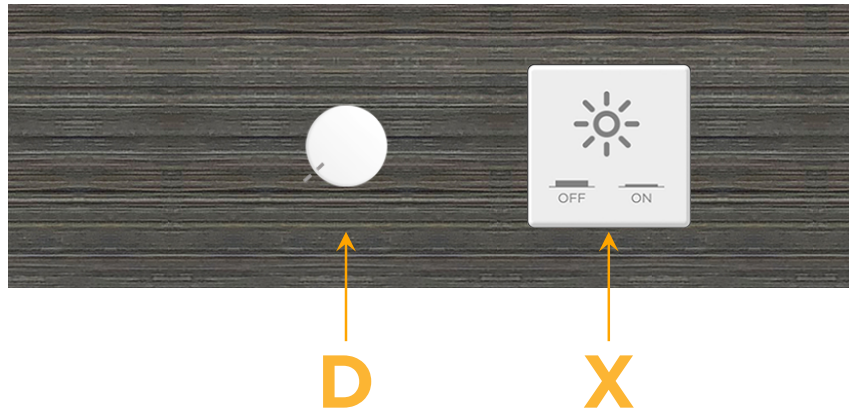

M-POWER-3T

AC POWER & DATA CONNECTIVITY SOLUTION

M-POWER-3TW-DX-S3STP

Distributed by

Mormax Company, Inc.

8 Westchester Plaza

Elmsford, NY 10523

914-699-0101

sales@mormax.com

mormax.com

Metro Light & Power's line of power & data solutions offers sophisticated design elements combined with greater ease of installation. Streamlined and low-profile, enhanced by side-exiting cords, our outlets advance the industry with their cutting edge look and feel. We believe flexibility is key, and we provide a variety of mounting options, including the ability to mount in limited spaces. Our outlets are available in many finishes and configurations, in addition to a custom color and finish capability for our clients.

Trim Plate Finish: **GUNMETAL (ZINC/STEEL)**

Custom Finishes Available

M-POWER-3TW-DX-S3STP

Features:

Module/Port Options:

- **A** Tamper Resistant AC Receptacle
- **E** USB-A & USB-C (20W)
- **M** Double USB-A (Fast Charging Ports - 18W)
- **H** HDMI
- **6** CAT 6
- **12** RJ 12
- **X** Switched AC
- **Y** 3-Way Switch (Low Voltage)
- **V** USB-C (45W High Speed Charging Port)
- **S** USB-C (25W High Speed Charging Port)
- **R** Switched AC (Rocker Switch)
- **D** Dimmer Switch

Plug:

Supplied with Low Profile Flat 45° Angle 120 VAC Plug

Optional Standard Straight 120 VAC Plug

Optional Straight 120 VAC Pass-through Plug

- CLEAN, COMPACT DESIGN
- STREAMLINED
- LOW PROFILE
- SIDE-EXITING CORDS
- PLUG & PLAY
- 6' AC CORD & PLUG (FLAT PLUG STANDARD)
- CUSTOMIZABLE CONFIGURATIONS AND FINISHES
- ETL LISTED FOR MOUNTING IN FURNITURE
- 15A