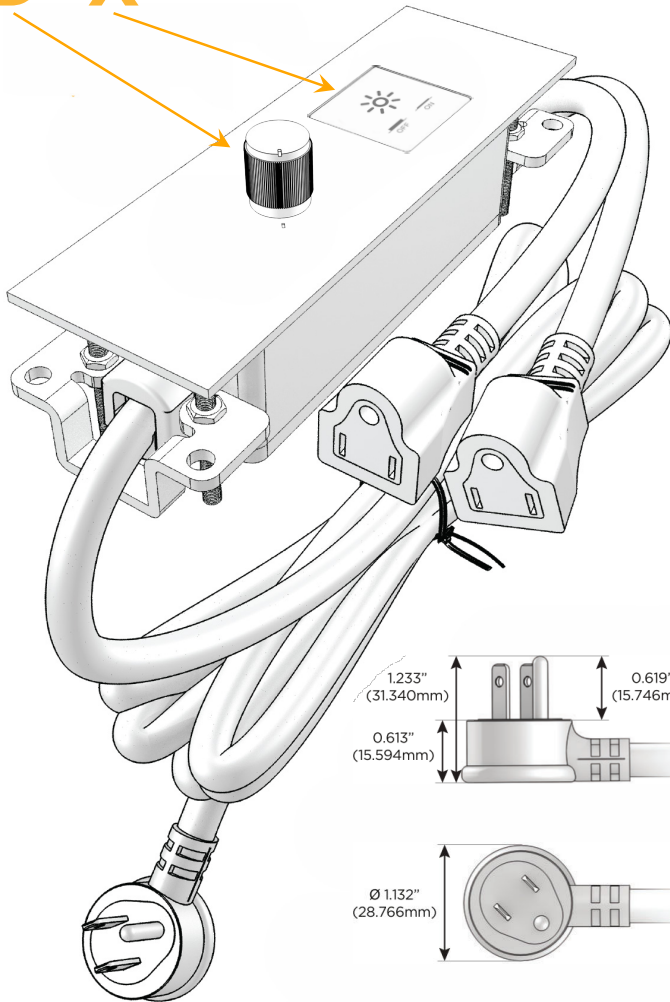

M-POWER-3T

AC POWER & DATA CONNECTIVITY SOLUTION

M-POWER-3TW-DX-S3STP

Specs:

Modules/Ports:

D Dimmer Switch

X Switched AC

Distributed by

Mormax Company, Inc.

8 Westchester Plaza

Elmsford, NY 10523

914-699-0101

sales@mormax.com

mormax.com

D X