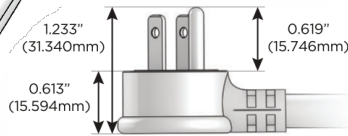

Mormax Company, Inc.

8 Westchester Plaza

Elmsford, NY 10523

914-699-0101

sales@mormax.com

mormax.com

D X