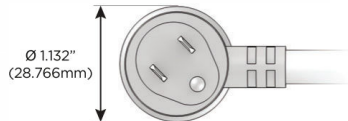

Mormax Company, Inc.

8 Westchester Plaza

Elmsford, NY 10523

914-699-0101

sales@mormax.com

mormax.com

D X