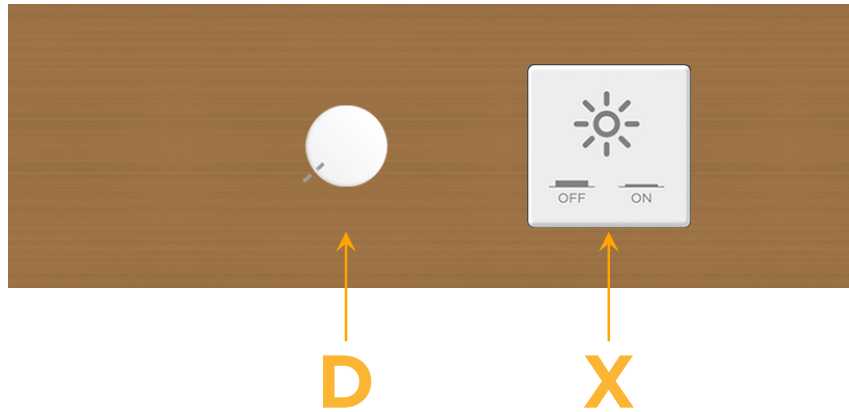

M-POWER-3T

AC POWER & DATA CONNECTIVITY SOLUTION

M-POWER-3TW-DX-BZ4TP

Distributed by

Mormax Company, Inc.

8 Westchester Plaza

Elmsford, NY 10523

914-699-0101

sales@mormax.com

mormax.com

Metro Light & Power's line of power & data solutions offers sophisticated design elements combined with greater ease of installation. Streamlined and low-profile, enhanced by side-exiting cords, our outlets advance the industry with their cutting edge look and feel. We believe flexibility is key, and we provide a variety of mounting options, including the ability to mount in limited spaces. Our outlets are available in many finishes and configurations, in addition to a custom color and finish capability for our clients.

Trim Plate Finish: **SOLID BRONZE BRUSHED**

Custom Finishes Available

M-POWER-3TW-DX-BZ4TP

Features:

Module/Port Options:

- **A** Tamper Resistant AC Receptacle
- **E** USB-A & USB-C (20W)
- **M** Double USB-A (Fast Charging Ports - 18W)
- **H** HDMI
- **6** CAT 6
- **12** RJ 12
- **X** Switched AC
- **Y** 3-Way Switch (Low Voltage)
- **V** USB-C (45W High Speed Charging Port)
- **S** USB-C (25W High Speed Charging Port)
- **R** Switched AC (Rocker Switch)
- **D** Dimmer Switch

Plug:

Supplied with Low Profile Flat 45° Angle 120 VAC Plug

Optional Standard Straight 120 VAC Plug

Optional Straight 120 VAC Pass-through Plug

- CLEAN, COMPACT DESIGN
- STREAMLINED
- LOW PROFILE
- SIDE-EXITING CORDS
- PLUG & PLAY
- 6' AC CORD & PLUG (FLAT PLUG STANDARD)
- CUSTOMIZABLE CONFIGURATIONS AND FINISHES
- ETL LISTED FOR MOUNTING IN FURNITURE
- 15A