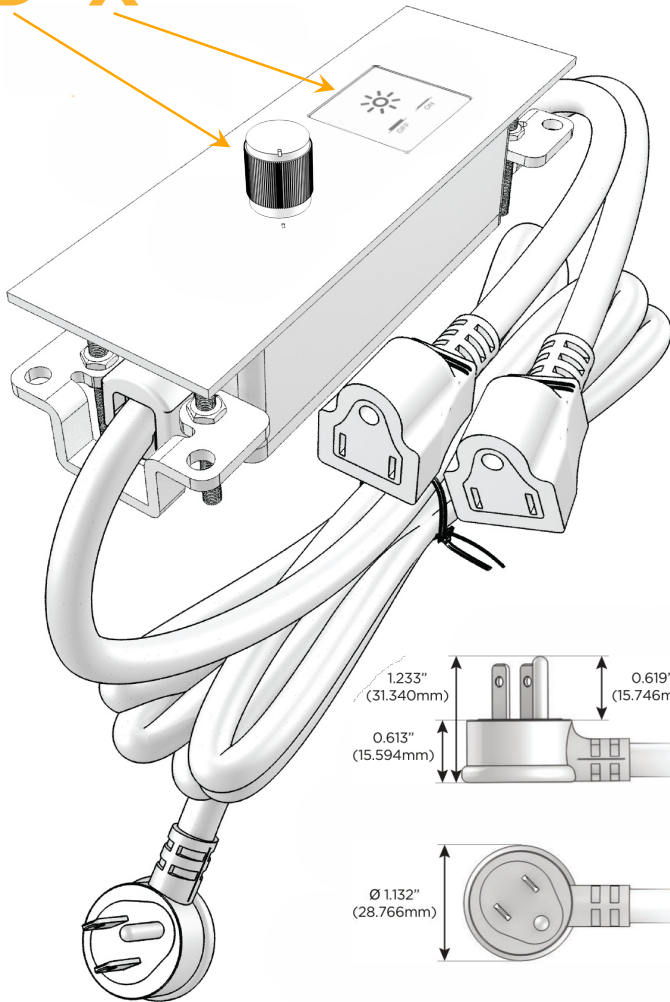

M-POWER-3T

AC POWER & DATA CONNECTIVITY SOLUTION

M-POWER-3TW-DX-BZ4TP

Specs:

Modules/Ports:

- **D** Dimmer Switch
- **X** Switched AC

Distributed by

Mormax Company, Inc.

8 Westchester Plaza

Elmsford, NY 10523

914-699-0101

sales@mormax.com

mormax.com

D X