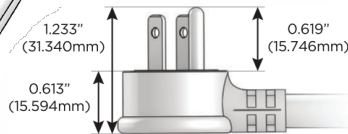

Mormax Company, Inc.

8 Westchester Plaza

Elmsford, NY 10523

914-699-0101

sales@mormax.com

mormax.com

D X