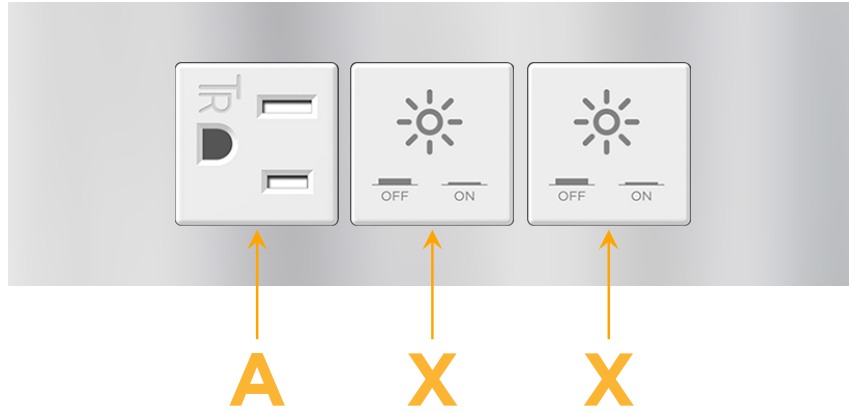

M-POWER-3T

AC POWER & DATA CONNECTIVITY SOLUTION

M-POWER-3TW-AXX-SS8TP

Distributed by

Mormax Company, Inc.

8 Westchester Plaza

Elmsford, NY 10523

914-699-0101

sales@mormax.com

mormax.com

Metro Light & Power's line of power & data solutions offers sophisticated design elements combined with greater ease of installation. Streamlined and low-profile, enhanced by side-exiting cords, our outlets advance the industry with their cutting edge look and feel. We believe flexibility is key, and we provide a variety of mounting options, including the ability to mount in limited spaces. Our outlets are available in many finishes and configurations, in addition to a custom color and finish capability for our clients.

Trim Plate Finish: **STAINLESS STEEL MIRROR FINISH**

Custom Finishes Available

M-POWER-3TW-AXX-SS8TP

Features:

Module/Port Options:

- **A** Tamper Resistant AC Receptacle
- **E** USB-A & USB-C (20W)
- **M** Double USB-A (Fast Charging Ports - 18W)
- **H** HDMI
- **6** CAT 6
- **12** RJ 12
- **X** Switched AC
- **Y** 3-Way Switch (Low Voltage)
- **V** USB-C (45W High Speed Charging Port)
- **S** USB-C (25W High Speed Charging Port)
- **R** Switched AC (Rocker Switch)
- **D** Dimmer Switch

Plug:

Supplied with Low Profile Flat 45° Angle 120 VAC Plug

Optional Standard Straight 120 VAC Plug

Optional Straight 120 VAC Pass-through Plug

- CLEAN, COMPACT DESIGN
- STREAMLINED
- LOW PROFILE
- SIDE-EXITING CORDS
- PLUG & PLAY
- 6' AC CORD & PLUG (FLAT PLUG STANDARD)
- CUSTOMIZABLE CONFIGURATIONS AND FINISHES
- UL LISTED FOR MOUNTING IN FURNITURE
- 15A