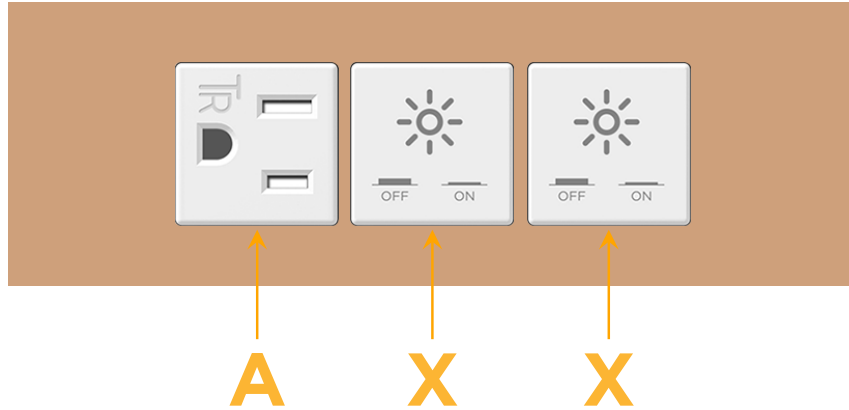

M-POWER-3T

AC POWER & DATA CONNECTIVITY SOLUTION

M-POWER-3TW-AXX-CUATP

Distributed by

Mormax Company, Inc.

8 Westchester Plaza

Elmsford, NY 10523

914-699-0101

sales@mormax.com

mormax.com

Metro Light & Power's line of power & data solutions offers sophisticated design elements combined with greater ease of installation. Streamlined and low-profile, enhanced by side-exiting cords, our outlets advance the industry with their cutting edge look and feel. We believe flexibility is key, and we provide a variety of mounting options, including the ability to mount in limited spaces. Our outlets are available in many finishes and configurations, in addition to a custom color and finish capability for our clients.

Trim Plate Finish: **COPPER (ABS)**

Custom Finishes Available

M-POWER-3TW-AXX-CUATP

Features:

Module/Port Options:

- **A** Tamper Resistant AC Receptacle
- **E** USB-A & USB-C (20W)
- **M** Double USB-A (Fast Charging Ports - 18W)
- **H** HDMI
- **6** CAT 6
- **12** RJ 12
- **X** Switched AC
- **Y** 3-Way Switch (Low Voltage)
- **V** USB-C (45W High Speed Charging Port)
- **S** USB-C (25W High Speed Charging Port)
- **R** Switched AC (Rocker Switch)
- **D** Dimmer Switch

Plug:

Supplied with Low Profile Flat 45° Angle 120 VAC Plug

Optional Standard Straight 120 VAC Plug

Optional Straight 120 VAC Pass-through Plug

- CLEAN, COMPACT DESIGN
- STREAMLINED
- LOW PROFILE
- SIDE-EXITING CORDS
- PLUG & PLAY
- 6' AC CORD & PLUG (FLAT PLUG STANDARD)
- CUSTOMIZABLE CONFIGURATIONS AND FINISHES
- UL LISTED FOR MOUNTING IN FURNITURE
- 15A