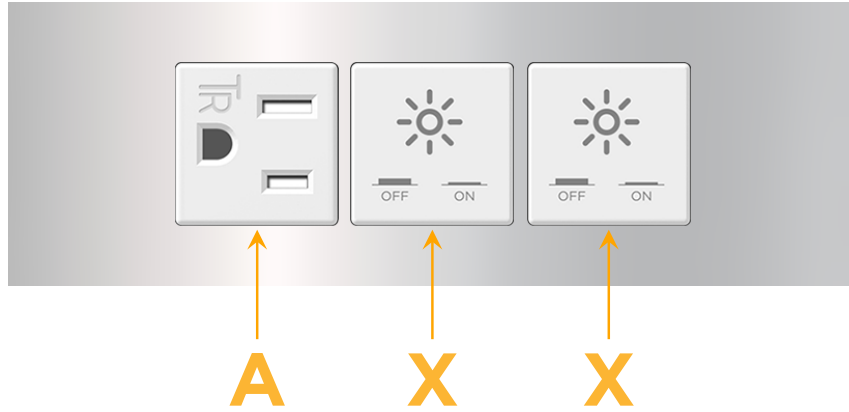

Trim Plate Finish: **CHROME (ABS)**

Custom Finishes Available

M-POWER-3TW-AXX-CRATP

Features:

Module/Port Options:

- A** Tamper Resistant AC Receptacle
- E** USB-A & USB-C (20W)
- M** Double USB-A (Fast Charging Ports - 18W)
- H** HDMI
- 6** CAT 6
- 12** RJ 12
- X** Switched AC
- Y** 3-Way Switch (Low Voltage)
- V** USB-C (45W High Speed Charging Port)
- S** USB-C (25W High Speed Charging Port)
- R** Switched AC (Rocker Switch)
- D** Dimmer Switch

Plug:

Supplied with Low Profile Flat 45° Angle 120 VAC Plug

Optional Standard Straight 120 VAC Plug

Optional Straight 120 VAC Pass-through Plug

- CLEAN, COMPACT DESIGN
- STREAMLINED
- LOW PROFILE
- SIDE-EXITING CORDS
- PLUG & PLAY
- 6' AC CORD & PLUG (FLAT PLUG STANDARD)
- CUSTOMIZABLE CONFIGURATIONS AND FINISHES
- UL LISTED FOR MOUNTING IN FURNITURE
- 15A