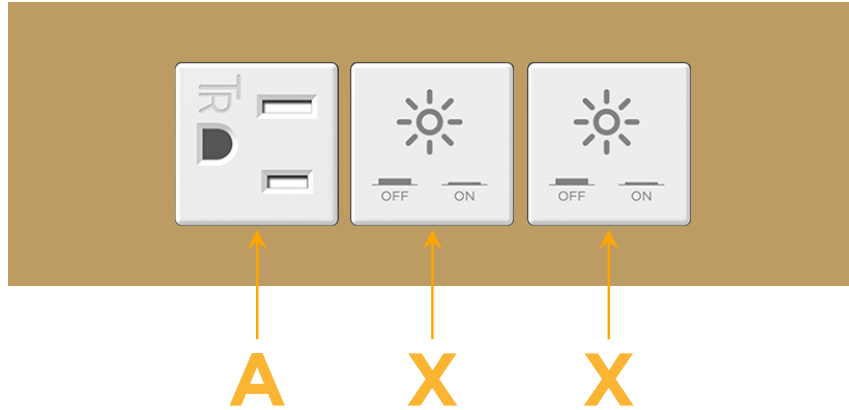

M-POWER-3T

AC POWER & DATA CONNECTIVITY SOLUTION

M-POWER-3TW-AXX-BZATP

Distributed by

Mormax Company, Inc.

8 Westchester Plaza

Elmsford, NY 10523

914-699-0101

sales@mormax.com

mormax.com

Metro Light & Power's line of power & data solutions offers sophisticated design elements combined with greater ease of installation. Streamlined and low-profile, enhanced by side-exiting cords, our outlets advance the industry with their cutting edge look and feel. We believe flexibility is key, and we provide a variety of mounting options, including the ability to mount in limited spaces. Our outlets are available in many finishes and configurations, in addition to a custom color and finish capability for our clients.

Trim Plate Finish: **STANDARD BRONZE (ABS)**

Custom Finishes Available

M-POWER-3TW-AXX-BZATP

Features:

Module/Port Options:

- **A** Tamper Resistant AC Receptacle
- **E** USB-A & USB-C (20W)
- **M** Double USB-A (Fast Charging Ports - 18W)
- **H** HDMI
- **6** CAT 6
- **12** RJ 12
- **X** Switched AC
- **Y** 3-Way Switch (Low Voltage)
- **V** USB-C (45W High Speed Charging Port)
- **S** USB-C (25W High Speed Charging Port)
- **R** Switched AC (Rocker Switch)
- **D** Dimmer Switch

Plug:

Supplied with Low Profile Flat 45° Angle 120 VAC Plug

Optional Standard Straight 120 VAC Plug

Optional Straight 120 VAC Pass-through Plug

- CLEAN, COMPACT DESIGN
- STREAMLINED
- LOW PROFILE
- SIDE-EXITING CORDS
- PLUG & PLAY
- 6' AC CORD & PLUG (FLAT PLUG STANDARD)
- CUSTOMIZABLE CONFIGURATIONS AND FINISHES
- UL LISTED FOR MOUNTING IN FURNITURE
- 15A