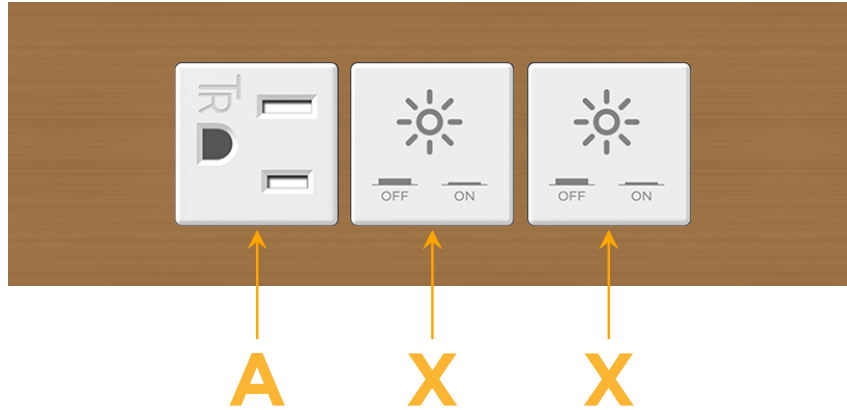

M-POWER-3T

AC POWER & DATA CONNECTIVITY SOLUTION

M-POWER-3TW-AXX-BZ4TP

Distributed by

Mormax Company, Inc.

8 Westchester Plaza

Elmsford, NY 10523

914-699-0101

sales@mormax.com

mormax.com

Metro Light & Power's line of power & data solutions offers sophisticated design elements combined with greater ease of installation. Streamlined and low-profile, enhanced by side-exiting cords, our outlets advance the industry with their cutting edge look and feel. We believe flexibility is key, and we provide a variety of mounting options, including the ability to mount in limited spaces. Our outlets are available in many finishes and configurations, in addition to a custom color and finish capability for our clients.

Trim Plate Finish: **SOLID BRONZE BRUSHED**

Custom Finishes Available

M-POWER-3TW-AXX-BZ4TP

Features:

Module/Port Options:

- **A** Tamper Resistant AC Receptacle
- **E** USB-A & USB-C (20W)
- **M** Double USB-A (Fast Charging Ports - 18W)
- **H** HDMI
- **6** CAT 6
- **12** RJ 12
- **X** Switched AC
- **Y** 3-Way Switch (Low Voltage)
- **V** USB-C (45W High Speed Charging Port)
- **S** USB-C (25W High Speed Charging Port)
- **R** Switched AC (Rocker Switch)
- **D** Dimmer Switch

Plug:

Supplied with Low Profile Flat 45° Angle 120 VAC Plug

Optional Standard Straight 120 VAC Plug

Optional Straight 120 VAC Pass-through Plug

- CLEAN, COMPACT DESIGN
- STREAMLINED
- LOW PROFILE
- SIDE-EXITING CORDS
- PLUG & PLAY
- 6' AC CORD & PLUG (FLAT PLUG STANDARD)
- CUSTOMIZABLE CONFIGURATIONS AND FINISHES
- UL LISTED FOR MOUNTING IN FURNITURE
- 15A