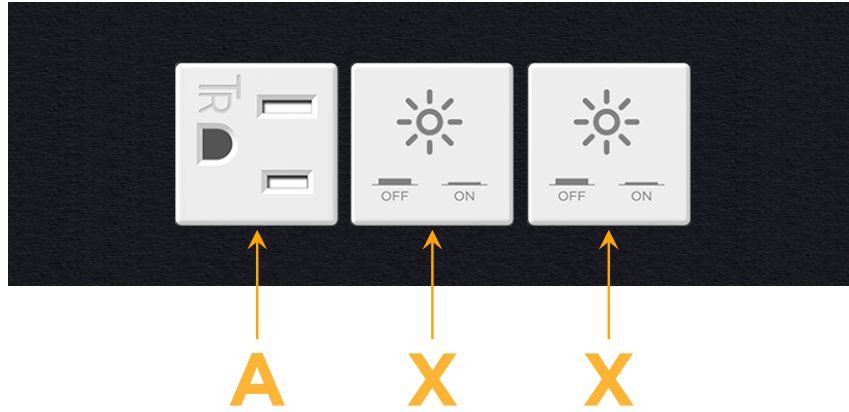

M-POWER-3T

AC POWER & DATA CONNECTIVITY SOLUTION

M-POWER-3TW-AXX-B2ATP

Distributed by

Mormax Company, Inc.

8 Westchester Plaza

Elmsford, NY 10523

914-699-0101

sales@mormax.com

mormax.com

Metro Light & Power's line of power & data solutions offers sophisticated design elements combined with greater ease of installation. Streamlined and low-profile, enhanced by side-exiting cords, our outlets advance the industry with their cutting edge look and feel. We believe flexibility is key, and we provide a variety of mounting options, including the ability to mount in limited spaces. Our outlets are available in many finishes and configurations, in addition to a custom color and finish capability for our clients.

Trim Plate Finish: **SATIN BLACK (ABS)**

Custom Finishes Available

M-POWER-3TW-AXX-B2ATP

Features:

Module/Port Options:

- **A** Tamper Resistant AC Receptacle
- **E** USB-A & USB-C (20W)
- **M** Double USB-A (Fast Charging Ports - 18W)
- **H** HDMI
- **6** CAT 6
- **12** RJ 12
- **X** Switched AC
- **Y** 3-Way Switch (Low Voltage)
- **V** USB-C (45W High Speed Charging Port)
- **S** USB-C (25W High Speed Charging Port)
- **R** Switched AC (Rocker Switch)
- **D** Dimmer Switch

Plug:

Supplied with Low Profile Flat 45° Angle 120 VAC Plug

Optional Standard Straight 120 VAC Plug

Optional Straight 120 VAC Pass-through Plug

- CLEAN, COMPACT DESIGN
- STREAMLINED
- LOW PROFILE
- SIDE-EXITING CORDS
- PLUG & PLAY
- 6' AC CORD & PLUG (FLAT PLUG STANDARD)
- CUSTOMIZABLE CONFIGURATIONS AND FINISHES
- UL LISTED FOR MOUNTING IN FURNITURE
- 15A