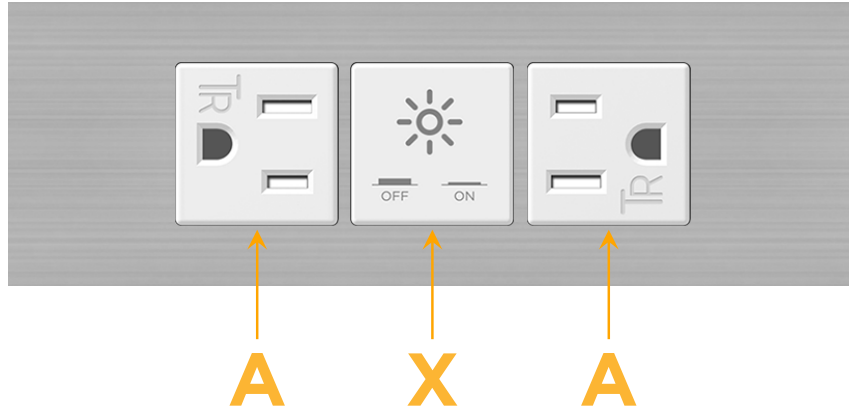

M-POWER-3T

AC POWER & DATA CONNECTIVITY SOLUTION

M-POWER-3TW-AXA-SS4ATP

Distributed by

Mormax Company, Inc.

8 Westchester Plaza

Elmsford, NY 10523

914-699-0101

sales@mormax.com

mormax.com

Metro Light & Power's line of power & data solutions offers sophisticated design elements combined with greater ease of installation. Streamlined and low-profile, enhanced by side-exiting cords, our outlets advance the industry with their cutting edge look and feel. We believe flexibility is key, and we provide a variety of mounting options, including the ability to mount in limited spaces. Our outlets are available in many finishes and configurations, in addition to a custom color and finish capability for our clients.

Trim Plate Finish: **BRUSHED STAINLESS (ABS)**

Custom Finishes Available

M-POWER-3TW-AXA-SS4ATP

Features:

Module/Port Options:

- **A** Tamper Resistant AC Receptacle
- **E** USB-A & USB-C (20W)
- **M** Double USB-A (Fast Charging Ports - 18W)
- **H** HDMI
- **6** CAT 6
- **12** RJ 12
- **X** Switched AC
- **Y** 3-Way Switch (Low Voltage)
- **V** USB-C (45W High Speed Charging Port)
- **S** USB-C (25W High Speed Charging Port)
- **R** Switched AC (Rocker Switch)
- **D** Dimmer Switch

Plug:

Supplied with Low Profile Flat 45° Angle 120 VAC Plug

Optional Standard Straight 120 VAC Plug

Optional Straight 120 VAC Pass-through Plug

- CLEAN, COMPACT DESIGN
- STREAMLINED
- LOW PROFILE
- SIDE-EXITING CORDS
- PLUG & PLAY
- 6' AC CORD & PLUG (FLAT PLUG STANDARD)
- CUSTOMIZABLE CONFIGURATIONS AND FINISHES
- UL LISTED FOR MOUNTING IN FURNITURE
- 15A