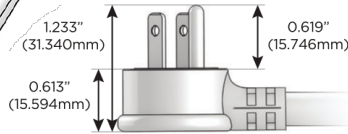

M-POWER-3T

AC POWER & DATA CONNECTIVITY SOLUTION

M-POWER-3TW-AXA-SATP

Specs:

Modules/Ports:

- **A** Tamper Resistant AC Receptacle
- **X** Switched AC

Distributed by

Mormax Company, Inc.

8 Westchester Plaza

Elmsford, NY 10523

914-699-0101

sales@mormax.com

mormax.com

TOP