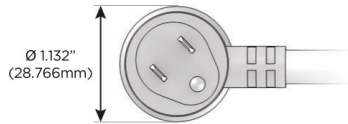

M-POWER-3T

AC POWER & DATA CONNECTIVITY SOLUTION

M-POWER-3TW-AXA-SATP

Specs:

Modules/Ports:

- **A** Tamper Resistant AC Receptacle
- **X** Switched AC

Distributed by

Mormax Company, Inc.

8 Westchester Plaza

Elmsford, NY 10523

914-699-0101

sales@mormax.com

mormax.com

TOP