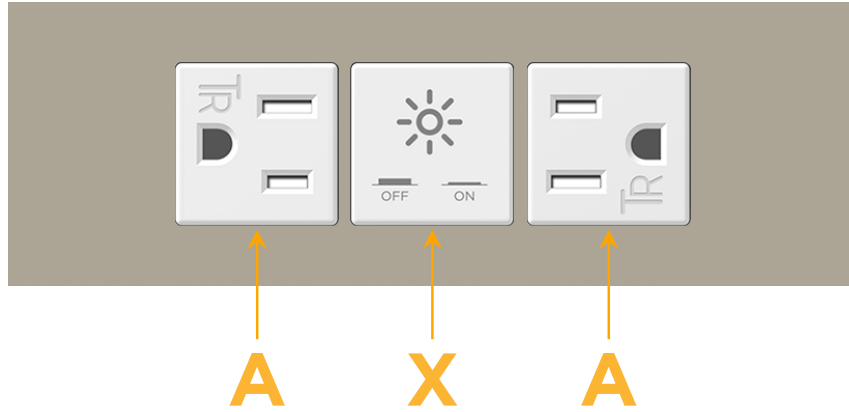

M-POWER-3T

AC POWER & DATA CONNECTIVITY SOLUTION

M-POWER-3TW-AXA-SATP

Distributed by

Mormax Company, Inc.

8 Westchester Plaza

Elmsford, NY 10523

914-699-0101

sales@mormax.com

mormax.com

Metro Light & Power's line of power & data solutions offers sophisticated design elements combined with greater ease of installation. Streamlined and low-profile, enhanced by side-exiting cords, our outlets advance the industry with their cutting edge look and feel. We believe flexibility is key, and we provide a variety of mounting options, including the ability to mount in limited spaces. Our outlets are available in many finishes and configurations, in addition to a custom color and finish capability for our clients.

Trim Plate Finish: **SATIN NICKEL (ABS)**

Custom Finishes Available

M-POWER-3TW-AXA-SATP

Features:

Module/Port Options:

- **A** Tamper Resistant AC Receptacle
- **E** USB-A & USB-C (20W)
- **M** Double USB-A (Fast Charging Ports - 18W)
- **H** HDMI
- **6** CAT 6
- **12** RJ 12
- **X** Switched AC
- **Y** 3-Way Switch (Low Voltage)
- **V** USB-C (45W High Speed Charging Port)
- **S** USB-C (25W High Speed Charging Port)
- **R** Switched AC (Rocker Switch)
- **D** Dimmer Switch

Plug:

Supplied with Low Profile Flat 45° Angle 120 VAC Plug

Optional Standard Straight 120 VAC Plug

Optional Straight 120 VAC Pass-through Plug

- CLEAN, COMPACT DESIGN
- STREAMLINED
- LOW PROFILE
- SIDE-EXITING CORDS
- PLUG & PLAY
- 6' AC CORD & PLUG (FLAT PLUG STANDARD)
- CUSTOMIZABLE CONFIGURATIONS AND FINISHES
- UL LISTED FOR MOUNTING IN FURNITURE
- 15A