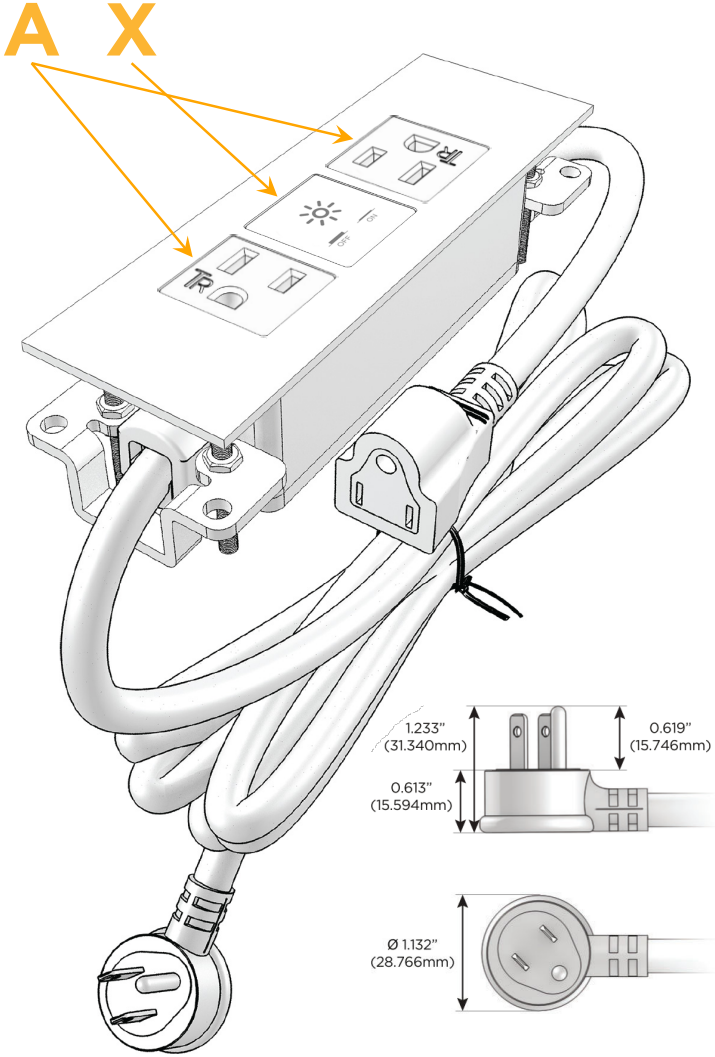

M-POWER-3T

AC POWER & DATA CONNECTIVITY SOLUTION

M-POWER-3TW-AXA-SATP

Specs:

Modules/Ports:

- **A** Tamper Resistant AC Receptacle
- **X** Switched AC

Distributed by

Mormax Company, Inc.

8 Westchester Plaza

Elmsford, NY 10523

914-699-0101

sales@mormax.com

mormax.com