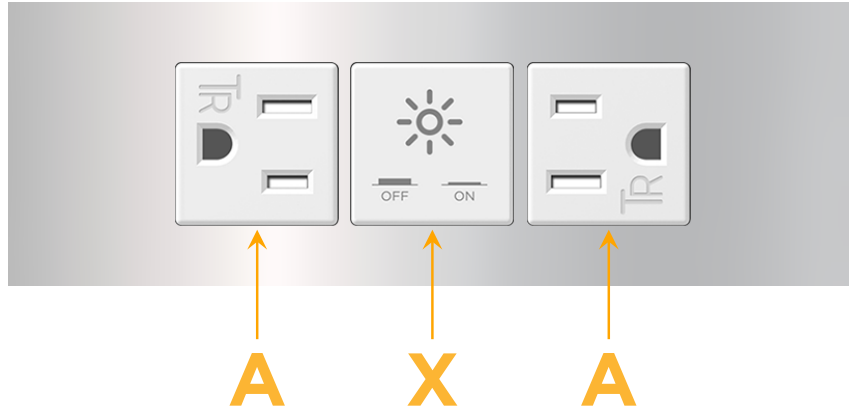

Trim Plate Finish: **CHROME (ABS)**

Custom Finishes Available

M-POWER-3TW-AXA-CRATP

Features:

Module/Port Options:

- A** Tamper Resistant AC Receptacle
- E** USB-A & USB-C (20W)
- M** Double USB-A (Fast Charging Ports - 18W)
- H** HDMI
- 6** CAT 6
- 12** RJ 12
- X** Switched AC
- Y** 3-Way Switch (Low Voltage)
- V** USB-C (45W High Speed Charging Port)
- S** USB-C (25W High Speed Charging Port)
- R** Switched AC (Rocker Switch)
- D** Dimmer Switch

Plug:

Supplied with Low Profile Flat 45° Angle 120 VAC Plug

Optional Standard Straight 120 VAC Plug

Optional Straight 120 VAC Pass-through Plug

- CLEAN, COMPACT DESIGN
- STREAMLINED
- LOW PROFILE
- SIDE-EXITING CORDS
- PLUG & PLAY
- 6' AC CORD & PLUG (FLAT PLUG STANDARD)
- CUSTOMIZABLE CONFIGURATIONS AND FINISHES
- UL LISTED FOR MOUNTING IN FURNITURE
- 15A