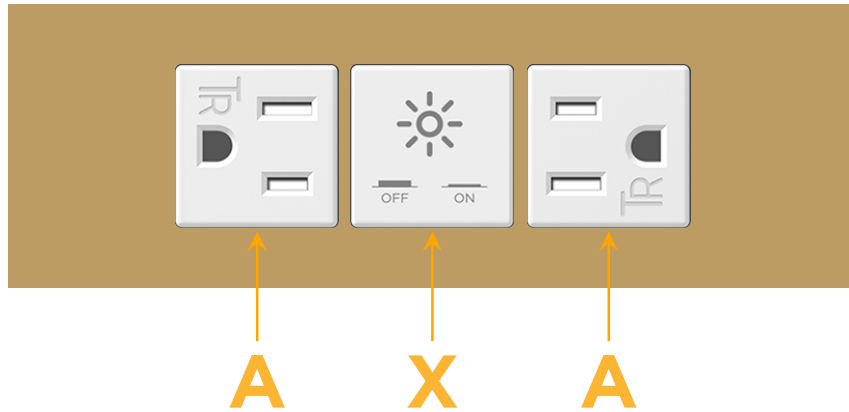

M-POWER-3T

AC POWER & DATA CONNECTIVITY SOLUTION

M-POWER-3TW-AXA-BZATP

Distributed by

Mormax Company, Inc.

8 Westchester Plaza

Elmsford, NY 10523

914-699-0101

sales@mormax.com

mormax.com

Metro Light & Power's line of power & data solutions offers sophisticated design elements combined with greater ease of installation. Streamlined and low-profile, enhanced by side-exiting cords, our outlets advance the industry with their cutting edge look and feel. We believe flexibility is key, and we provide a variety of mounting options, including the ability to mount in limited spaces. Our outlets are available in many finishes and configurations, in addition to a custom color and finish capability for our clients.

Trim Plate Finish: **STANDARD BRONZE (ABS)**

Custom Finishes Available

M-POWER-3TW-AXA-BZATP

Features:

Module/Port Options:

- **A** Tamper Resistant AC Receptacle
- **E** USB-A & USB-C (20W)
- **M** Double USB-A (Fast Charging Ports - 18W)
- **H** HDMI
- **6** CAT 6
- **12** RJ 12
- **X** Switched AC
- **Y** 3-Way Switch (Low Voltage)
- **V** USB-C (45W High Speed Charging Port)
- **S** USB-C (25W High Speed Charging Port)
- **R** Switched AC (Rocker Switch)
- **D** Dimmer Switch

Plug:

Supplied with Low Profile Flat 45° Angle 120 VAC Plug

Optional Standard Straight 120 VAC Plug

Optional Straight 120 VAC Pass-through Plug

- CLEAN, COMPACT DESIGN
- STREAMLINED
- LOW PROFILE
- SIDE-EXITING CORDS
- PLUG & PLAY
- 6' AC CORD & PLUG (FLAT PLUG STANDARD)
- CUSTOMIZABLE CONFIGURATIONS AND FINISHES
- UL LISTED FOR MOUNTING IN FURNITURE
- 15A