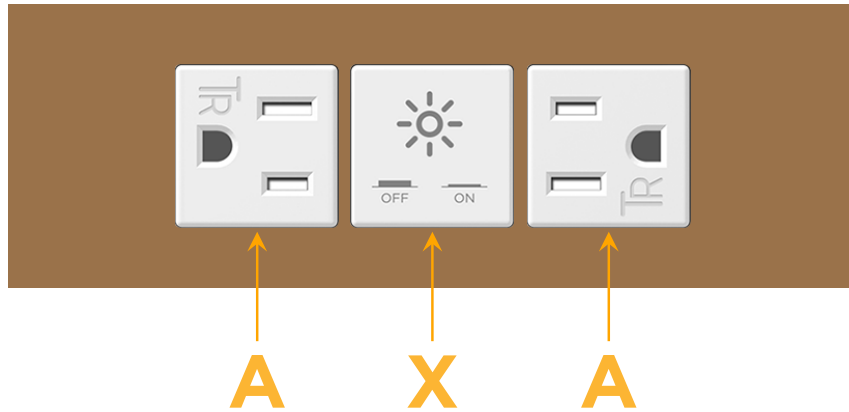

M-POWER-3T

AC POWER & DATA CONNECTIVITY SOLUTION

M-POWER-3TW-AXA-BZ5ATP

Distributed by

Mormax Company, Inc.

8 Westchester Plaza

Elmsford, NY 10523

914-699-0101

sales@mormax.com

mormax.com

Metro Light & Power's line of power & data solutions offers sophisticated design elements combined with greater ease of installation. Streamlined and low-profile, enhanced by side-exiting cords, our outlets advance the industry with their cutting edge look and feel. We believe flexibility is key, and we provide a variety of mounting options, including the ability to mount in limited spaces. Our outlets are available in many finishes and configurations, in addition to a custom color and finish capability for our clients.

Trim Plate Finish: **ARCHITECTURAL BRONZE (ABS)**

Custom Finishes Available

M-POWER-3TW-AXA-BZ5ATP

Features:

Module/Port Options:

- **A** Tamper Resistant AC Receptacle
- **E** USB-A & USB-C (20W)
- **M** Double USB-A (Fast Charging Ports - 18W)
- **H** HDMI
- **6** CAT 6
- **12** RJ 12
- **X** Switched AC
- **Y** 3-Way Switch (Low Voltage)
- **V** USB-C (45W High Speed Charging Port)
- **S** USB-C (25W High Speed Charging Port)
- **R** Switched AC (Rocker Switch)
- **D** Dimmer Switch

Plug:

Supplied with Low Profile Flat 45° Angle 120 VAC Plug

Optional Standard Straight 120 VAC Plug

Optional Straight 120 VAC Pass-through Plug

- CLEAN, COMPACT DESIGN
- STREAMLINED
- LOW PROFILE
- SIDE-EXITING CORDS
- PLUG & PLAY
- 6' AC CORD & PLUG (FLAT PLUG STANDARD)
- CUSTOMIZABLE CONFIGURATIONS AND FINISHES
- UL LISTED FOR MOUNTING IN FURNITURE
- 15A