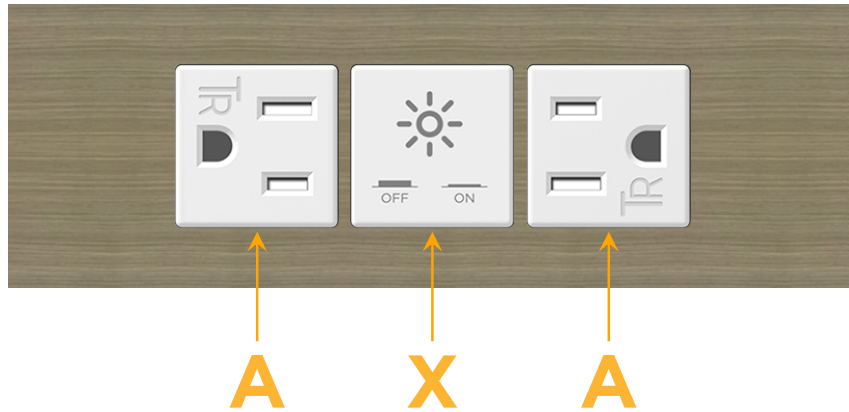

Trim Plate Finish: **ANTIQUED ARCHITECTURAL BRONZE (ABS)**

Custom Finishes Available

M-POWER-3TW-AXA-BZ5AATP

Features:

Module/Port Options:

- A** Tamper Resistant AC Receptacle
- E** USB-A & USB-C (20W)
- M** Double USB-A (Fast Charging Ports - 18W)
- H** HDMI
- 6** CAT 6
- 12** RJ 12
- X** Switched AC
- Y** 3-Way Switch (Low Voltage)
- V** USB-C (45W High Speed Charging Port)
- S** USB-C (25W High Speed Charging Port)
- R** Switched AC (Rocker Switch)
- D** Dimmer Switch

Plug:

Supplied with Low Profile Flat 45° Angle 120 VAC Plug

Optional Standard Straight 120 VAC Plug

Optional Straight 120 VAC Pass-through Plug

- CLEAN, COMPACT DESIGN
- STREAMLINED
- LOW PROFILE
- SIDE-EXITING CORDS
- PLUG & PLAY
- 6' AC CORD & PLUG (FLAT PLUG STANDARD)
- CUSTOMIZABLE CONFIGURATIONS AND FINISHES
- UL LISTED FOR MOUNTING IN FURNITURE
- 15A